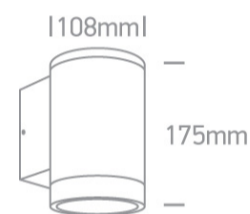

12 Wall & Ceiling>The PAR30 Outdoor Wall Lights Die cast

67400D/B

PAR30, E27 Wall outdoor cylinder, IP65.

Complies with standard EN60598-1 and any other specific standards.

Downloads

Dimensions

Physical Specification

Item Group	12 Wall & Ceiling
Family	The PAR30 Outdoor Wall Lights Die cast
Order Code	67400D/B
Colour	Black
Material	Die Cast
Diffuser Material	Glass
Shape	Circular
Height	175mm
Diameter	108mm
Surface Wall	Yes
Indoor	Yes
Outdoor	Yes

Adjustable

No

Pobrano z mamadecor.pl

IK Rating

6

Electrical Characteristics

Gear

No

Box Length

15cm

Box Width

11,5cm

Box Height

19,5cm

Box Weight

1.350kg