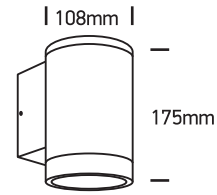

INSTALLATION MANUAL

67400D

100-240V | PAR30 | E27 | 20W | IP65 | Die cast

Warnings:

1. Make sure that the product is installed properly before connecting to electricity.
2. Do not cover the fitting.
3. Maintenance and installation should only be carried out by a professional electrician.