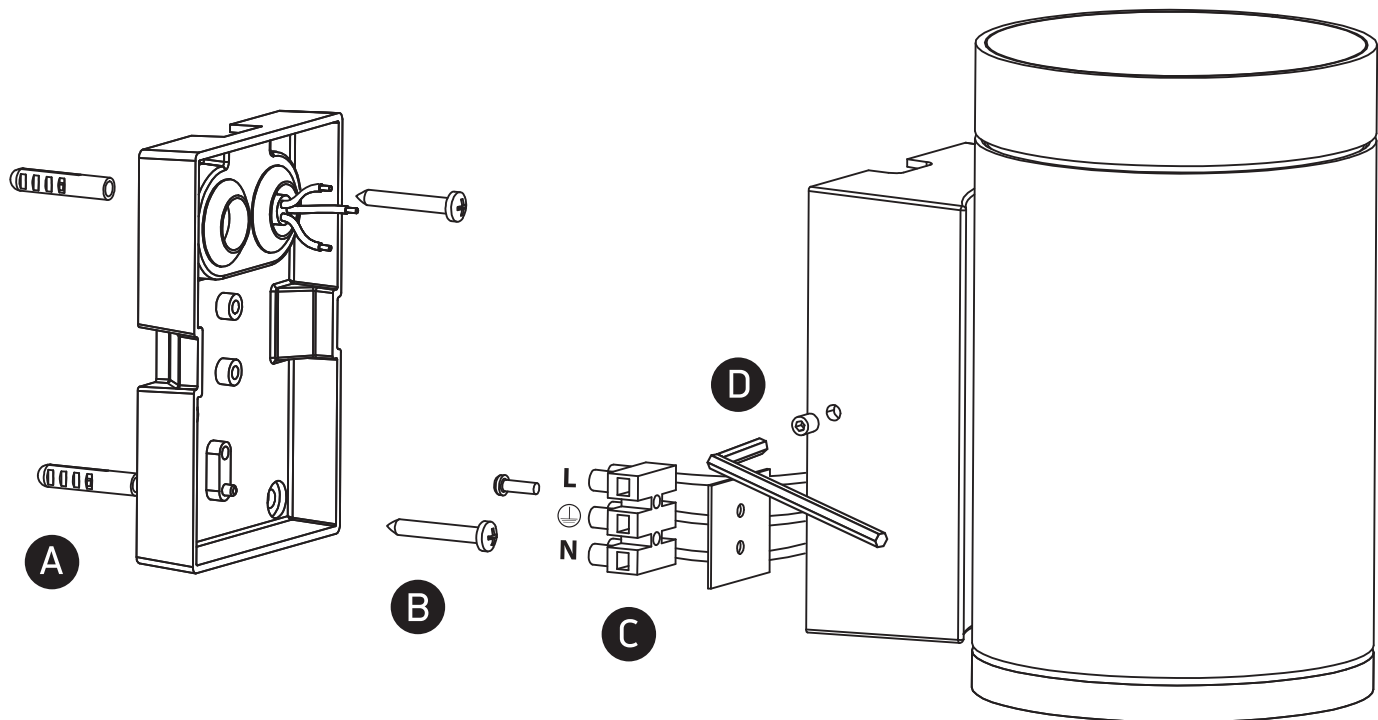

INSTALLATION MANUAL

67400D

100-240V | PAR30 | E27 | 20W | IP65 | Die cast

Warnings:

1. Make sure that the product is installed properly before connecting to electricity.
2. Do not cover the fitting.
3. Maintenance and installation should only be carried out by a professional electrician.