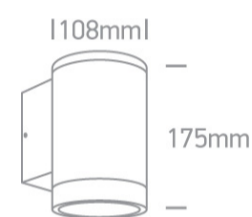

12 Wall &amp; Ceiling&gt;The PAR30 Outdoor Wall Lights Die cast

**67400D/AN**

PAR30, E27 Wall outdoor cylinder, IP65.

Complies with standard EN60598-1 and any other specific standards.

## Dimensions

## Physical Specification

|                   |  |
|-------------------|--|
| Item Group        | 12 Wall & Ceiling                      |
| Family            | The PAR30 Outdoor Wall Lights Die cast |
| Order Code        | 67400D/AN                              |
| Colour            | Anthracite                             |
| Material          | Die Cast                               |
| Diffuser Material | Glass                                  |
| Shape             | Circular                               |
| Height            | 175mm                                  |
| Diameter          | 108mm                                  |
| Surface Wall      | Yes                                    |
| Indoor            | Yes                                    |
| Outdoor           | Yes                                    |

## Packing Info

Box Length

15cm

Box Width

11,5cm

Box Height

19,5cm

Box Weight