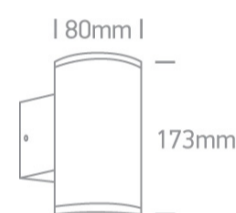

12 Wall & Ceiling>The GU10 Outdoor Wall Lights Die cast

67400B/W

2x10W MR16 GU10 Die Cast, Outdoor Wall Lights.

Complies with standard EN60598-1 and any other specific standards

Downloads

Dimensions

Physical Specification

Item Group	12 Wall & Ceiling
Family	The GU10 Outdoor Wall Lights Die cast
Order Code	67400B/W
Colour	White
Material	Die Cast
Shape	Circular
Height	173mm
Diameter	80mm
Surface Wall	Yes
Indoor	Yes
Outdoor	Yes
Adjustable	No

Illumination Data

Illumination Diagram

Packing Info

Box Weight	0.750kg
Pcs/Carton	12
Barcode	5291889049692
HS Code	9405409900

Certification & Warranty

Warranty

3 Years

Weee Directive