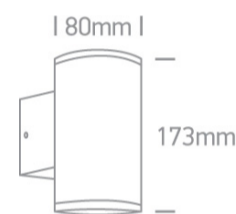

12 Wall &amp; Ceiling&gt;The GU10 Outdoor Wall Lights Die cast

**67400B/G**

2x10W MR16 GU10 Die Cast, Outdoor Wall Lights.

Complies with standard EN60598-1 and any other specific standards

## Dimensions

## Physical Specification

Item Group	12 Wall & Ceiling
Family	The GU10 Outdoor Wall Lights Die cast
Order Code	67400B/G
Colour	Grey
Material	Die Cast
Shape	Circular
Height	173mm
Diameter	80mm
Surface Wall	Yes
Indoor	Yes
Outdoor	Yes
Adjustable	No