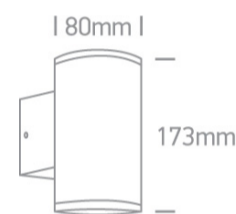

12 Wall & Ceiling>The GU10 Outdoor Wall Lights Die cast

67400B/BR

2x10W MR16 GU10 Die Cast, Outdoor Wall Light.

Complies with standard EN60598-1 and any other specific standards

Downloads

Dimensions

Physical Specification

Item Group	12 Wall & Ceiling
Family	The GU10 Outdoor Wall Lights Die cast
Order Code	67400B/BR
Colour	Rust Brown
Material	Die Cast
Shape	Circular
Height	173mm
Diameter	80mm
Surface Wall	Yes
Indoor	Yes
Outdoor	Yes
Adjustable	No

Illumination Data

Illumination Diagram

Packing Info

Box Weight	0.750kg
Pcs/Carton	12
Barcode	5291889071235
HS Code	9405409900

Certification & Warranty

Warranty

3 Years

Weee Directive