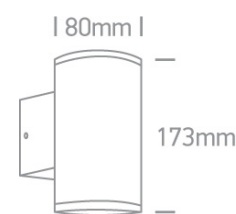

12 Wall &amp; Ceiling&gt;The GU10 Outdoor Wall Lights Die cast

**67400B/B**

2x10W MR16 GU10 Die Cast, Outdoor Wall Lights.

Complies with standard EN60598-1 and any other specific standards

## Dimensions

## Physical Specification

Item Group	12 Wall & Ceiling
Family	The GU10 Outdoor Wall Lights Die cast
Order Code	67400B/B
Colour	Black
Material	Die Cast
Shape	Circular
Height	173mm
Diameter	80mm
Surface Wall	Yes
Indoor	Yes
Outdoor	Yes
Adjustable	No