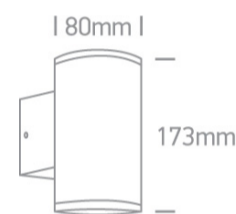

12 Wall &amp; Ceiling&gt;The GU10 Outdoor Wall Lights Die cast

**67400B/AN**

2x10W MR16 GU10 Die Cast, Outdoor Wall Lights.

Complies with standard EN60598-1 and any other specific standards

## Dimensions

## Physical Specification

Item Group	12 Wall & Ceiling
Family	The GU10 Outdoor Wall Lights Die cast
Order Code	67400B/AN
Colour	Anthracite
Material	Die Cast
Shape	Circular
Height	173mm
Diameter	80mm
Surface Wall	Yes
Indoor	Yes
Outdoor	Yes
Adjustable	No