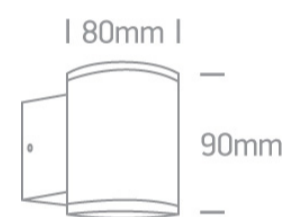

12 Wall & Ceiling>The GU10 Outdoor Wall Lights Die cast

67400A/W

10W MR16 GU10 Die Cast, Outdoor Wall Lights.

Complies with standard EN60598-1 and any other specific standards

Downloads

Dimensions

Physical Specification

Item Group	12 Wall & Ceiling
Family	The GU10 Outdoor Wall Lights Die cast
Order Code	67400A/W
Colour	White
Material	Die Cast
Shape	Circular
Height	90mm
Diameter	80mm
Surface Wall	Yes
Indoor	Yes
Outdoor	Yes
Adjustable	No