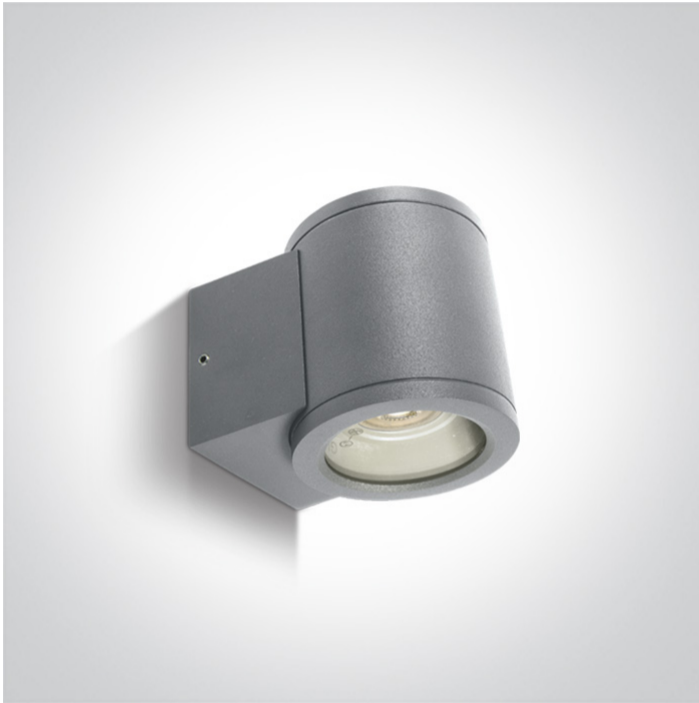

12 Wall & Ceiling>The GU10 Outdoor Wall Lights Die cast

67400A/G

10W MR16 GU10 Die Cast, Outdoor Wall Lights.

Complies with standard EN60598-1 and any other specific standards

Downloads

Dimensions

Physical Specification

Item Group	12 Wall & Ceiling
Family	The GU10 Outdoor Wall Lights Die cast
Order Code	67400A/G
Colour	Grey
Material	Die Cast
Shape	Circular
Height	90mm
Diameter	80mm
Surface Wall	Yes
Indoor	Yes
Outdoor	Yes
Adjustable	No

Yes

switch to
one light!

one
LIGHT