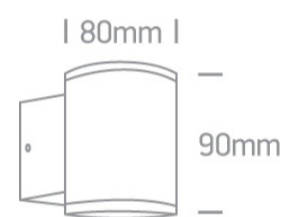

12 Wall & Ceiling>The GU10 Outdoor Wall Lights Die cast

67400A/G

10W MR16 GU10 Die Cast, Outdoor Wall Lights.

Complies with standard EN60598-1 and any other specific standards

Downloads

Dimensions

Physical Specification

Item Group	12 Wall & Ceiling
Family	The GU10 Outdoor Wall Lights Die cast
Order Code	67400A/G
Colour	Grey
Material	Die Cast
Shape	Circular
Height	90mm
Diameter	80mm
Surface Wall	Yes
Indoor	Yes
Outdoor	Yes
Adjustable	No