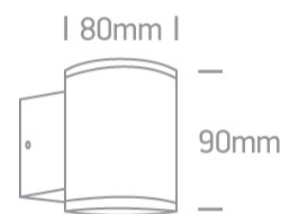

12 Wall & Ceiling>The GU10 Outdoor Wall Lights Die cast

67400A/BR

10W MR16 GU10 Die Cast, Outdoor Wall Light.

Complies with standard EN60598-1 and any other specific standards

Downloads

Dimensions

Physical Specification

Item Group	12 Wall & Ceiling
Family	The GU10 Outdoor Wall Lights Die cast
Order Code	67400A/BR
Colour	Rust Brown
Material	Die Cast
Shape	Circular
Height	90mm
Diameter	80mm
Surface Wall	Yes
Indoor	Yes
Outdoor	Yes
Adjustable	No