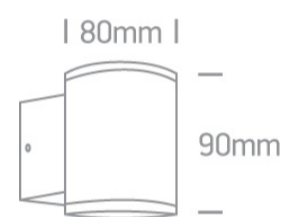

12 Wall & Ceiling>The GU10 Outdoor Wall Lights Die cast

67400A/B

10W MR16 GU10 Die Cast, Outdoor Wall Lights.

Complies with standard EN60598-1 and any other specific standards

Downloads

Dimensions

Physical Specification

Item Group	12 Wall & Ceiling
Family	The GU10 Outdoor Wall Lights Die cast
Order Code	67400A/B
Colour	Black
Material	Die Cast
Shape	Circular
Height	90mm
Diameter	80mm
Surface Wall	Yes
Indoor	Yes
Outdoor	Yes
Adjustable	No