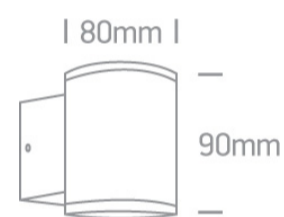

12 Wall & Ceiling>The GU10 Outdoor Wall Lights Die cast

67400A/AN

10W MR16 GU10 Die Cast, Outdoor Wall Lights.

Complies with standard EN60598-1 and any other specific standards

Downloads

Dimensions

Physical Specification

Item Group	12 Wall & Ceiling
Family	The GU10 Outdoor Wall Lights Die cast
Order Code	67400A/AN
Colour	Anthracite
Material	Die Cast
Shape	Circular
Height	90mm
Diameter	80mm
Surface Wall	Yes
Indoor	Yes
Outdoor	Yes
Adjustable	No

Illumination Data

Illumination Diagram	
----------------------	---

Packing Info

Box Weight	0.516kg
Pcs/Carton	12
Barcode	5291889049654
HS Code	9405409900

Certification & Warranty

Warranty

3 Years

Weee Directive