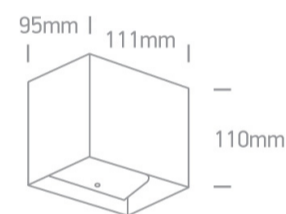

13 Wall & Ceiling LED>Outdoor Wall Dark Lights Die cast

67398C/W/W

2x3W LED wall light, IP54, ideal for both indoor and outdoor installation.

Supplied with non-dimmable LED driver.

Complies with standard EN60598-1 and any other specific standards.

Downloads

Dimensions

Gallery

Physical Specification

Item Group

13 Wall & Ceiling LED

Family

Outdoor Wall Dark Lights Die cast

Length

111mm

Width	95mm
Height	110mm
Surface Wall	Yes
Indoor	Yes
Outdoor	Yes

Electrical Characteristics

Gear	Built In
Fitting + Driver	
Input Voltage	100-240V
50 Hz	Yes
60 Hz	Yes
Safety Class	
Power(Watts)	2x3W
IP Rating	IP54
Light Source	LED built in
Dimmable	No
F Mark	

Illumination Data

Colour Temperature	3000K
Lumen Output	2x200lm
Light Efficiency	66,67lm/W
CRI	80
Illumination Diagram	
Dark Light	Yes

Packing Info

Box Length	12,5cm
Box Width	12,5cm
Box Height	12,5cm
Box Weight	0.622kg