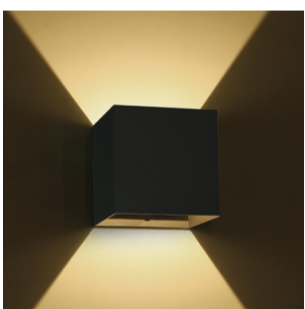

Gallery

Physical Specification

Item Group

13 Wall & Ceiling LED

Family

Outdoor Wall Dark Lights Die cast

Order Code

67398C/B/W

Colour

Black

Material

Die Cast

Shape

Rectangular

Length

111mm