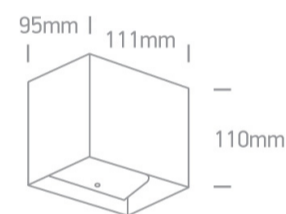

13 Wall &amp; Ceiling LED&gt;Outdoor Wall Dark Lights Die cast

67398C/B/W

2x3W LED wall light, IP54, ideal for both indoor and outdoor installation.

Supplied with non-dimmable LED driver.

Complies with standard EN60598-1 and any other specific standards.

## Dimensions

Black

Material

Die Cast

Shape

Rectangular

Length

111mm

Width	95mm
Height	110mm
Surface Wall	Yes
Indoor	Yes
Outdoor	Yes

#### Packing Info

Box Length	12,5cm
Box Width	12,5cm
Box Height	12,5cm
Box Weight	0.622kg

Pcs/Carton

18

Pobrano z mamadecor.pl

Barcode

5291889060130

HS Code