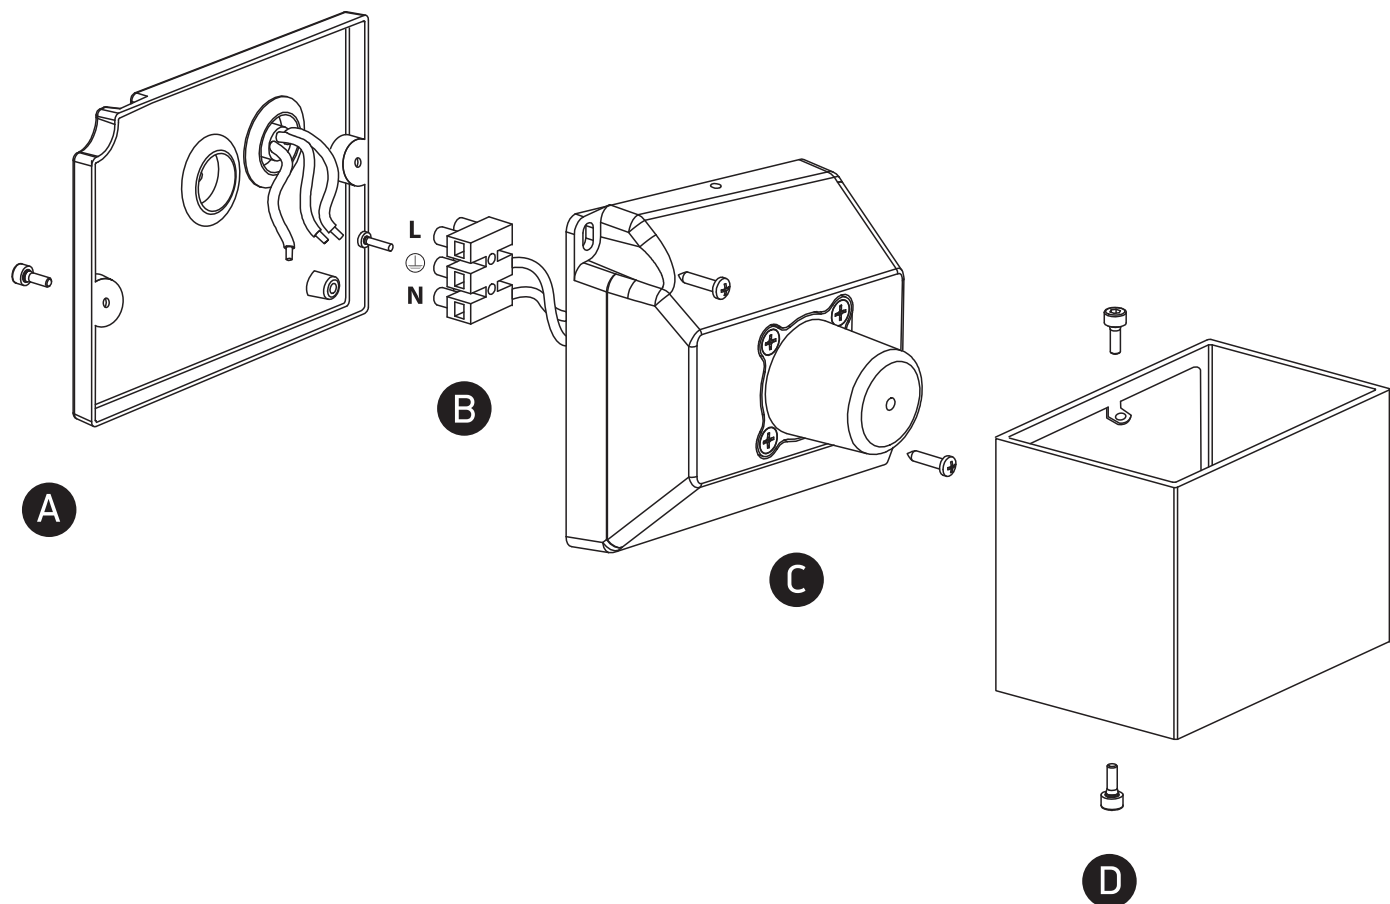

INSTALLATION MANUAL

67398C

ecolight

100-240V | LED | 2x3W | IP54 | Die cast
Complete with 350mA driver.

80 CRI

one
LIGHT

Warnings:

1. Make sure that the product is installed properly before connecting to electricity.
2. Do not cover the fitting.
3. Maintenance and installation should only be carried out by a professional electrician.