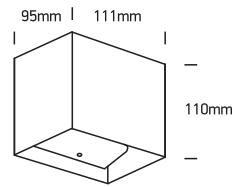

INSTALLATION MANUAL

67398C

ecolight

100-240V | LED | 2x3W | IP54 | Die cast
Complete with 350mA driver.

80 CRI

one
LIGHT

Warnings:

1. Make sure that the product is installed properly before connecting to electricity.
2. Do not cover the fitting.
3. Maintenance and installation should only be carried out by a professional electrician.