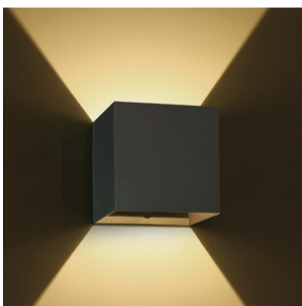

13 Wall & Ceiling LED>Outdoor Wall Dark Lights Die cast

67398C/AN/W

2x3W LED wall light, IP54, ideal for both indoor and outdoor installation.

Supplied with non-dimmable LED driver.

Complies with standard EN60598-1 and any other specific standards.

Downloads

Dimensions

Gallery

Physical Specification

Item Group

13 Wall & Ceiling LED

Family

Outdoor Wall Dark Lights Die cast