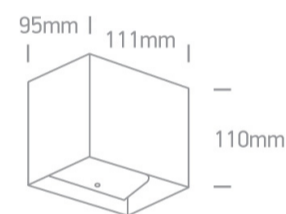

13 Wall & Ceiling LED>Outdoor Wall Dark Lights Die cast

67398C/AN/W

2x3W LED wall light, IP54, ideal for both indoor and outdoor installation.

Supplied with non-dimmable LED driver.

Complies with standard EN60598-1 and any other specific standards.

Downloads

Dimensions

Gallery

Physical Specification

Item Group

13 Wall & Ceiling LED

Family

Outdoor Wall Dark Lights Die cast

Length

111mm

Width	95mm
Height	110mm
Surface Wall	Yes
Indoor	Yes
Outdoor	Yes

Electrical Characteristics

Gear	Built In
Fitting + Driver	
Input Voltage	100-240V
50 Hz	Yes
60 Hz	Yes
Safety Class	
Power(Watts)	2x3W
IP Rating	IP54
Light Source	LED built in
Dimmable	No
F Mark	

Illumination Data

Colour Temperature	3000K
Lumen Output	2x200lm
Light Efficiency	66,67lm/W
CRI	80
Illumination Diagram	
Dark Light	Yes

Packing Info

Box Length	12,5cm
Box Width	12,5cm
Box Height	12,5cm
Box Weight	0.622kg