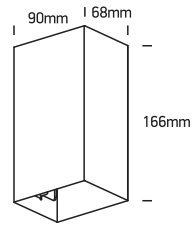

# INSTALLATION MANUAL

67398A

**ecolight**

100-240V | 2x3W | IP54 | Die cast  
Complete with 350mA driver.

80  
CRI