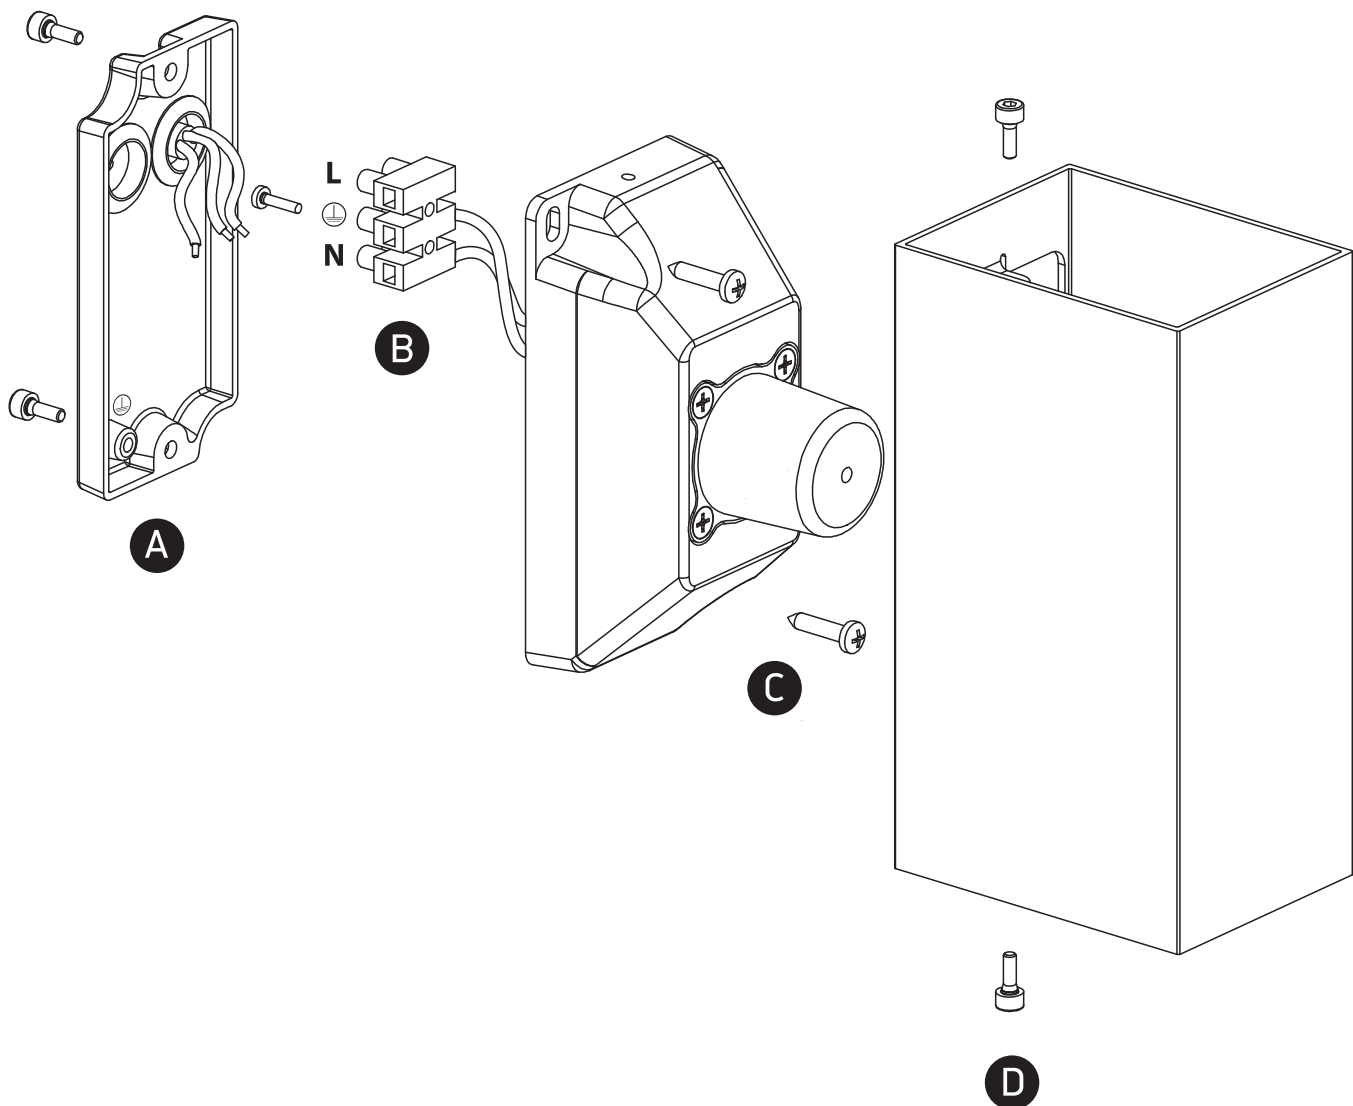

# INSTALLATION MANUAL

67398A

**ecolight**

100-240V | 2x3W | IP54 | Die cast  
Complete with 350mA driver.

80  
CRI