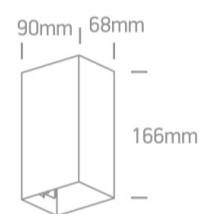

13 Wall & Ceiling LED>Outdoor Wall Dark Lights Die cast

67398A/W/W

2x3W LED wall light, IP54, ideal for both indoor and outdoor installation.

Supplied with non-dimmable LED driver.

Complies with standard EN60598-1 and any other specific standards.

Downloads

Dimensions

Gallery

Physical Specification

Item Group

13 Wall & Ceiling LED

Family

Outdoor Wall Dark Lights Die cast

Length

90mm

Width	68mm
Height	166mm
Surface Wall	Yes
Indoor	Yes
Outdoor	Yes

Electrical Characteristics

Gear	Built In
Fitting + Driver	
Input Voltage	100-240V
50 Hz	Yes
60 Hz	Yes
Safety Class	
Power(Watts)	2x3W
IP Rating	IP54
Light Source	LED built in
Dimmable	No
F Mark	

Illumination Data

Colour Temperature	3000K
Lumen Output	2x200lm
Light Efficiency	66,67lm/W
CRI	80
Illumination Diagram	
Dark Light	Yes

Packing Info

Box Length	11,5cm
Box Width	8,5cm
Box Height	17,5cm
Box Weight	0.658kg