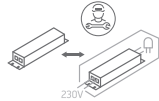

INSTALLATION MANUAL

67398A

ecolight

100-240V | 2x3W | IP54 | Die cast
Complete with 350mA driver.

80
CRI

Warnings:

1. Make sure that the product is installed properly before connecting to electricity.
2. Do not cover the fitting.
3. Maintenance and installation should only be carried out by a professional electrician.