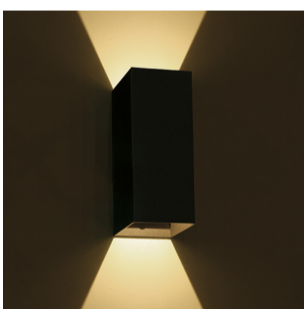

Gallery

Physical Specification

Item Group

13 Wall & Ceiling LED

Family

Outdoor Wall Dark Lights Die cast

Order Code

67398A/B/W

Colour

Black

Material

Die Cast

Shape

Rectangular

Length

90mm