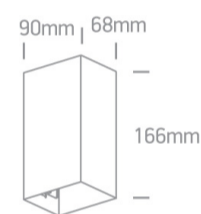

13 Wall &amp; Ceiling LED&gt;Outdoor Wall Dark Lights Die cast

67398A/B/W

2x3W LED wall light, IP54, ideal for both indoor and outdoor installation.

Supplied with non-dimmable LED driver.

Complies with standard EN60598-1 and any other specific standards.

## Dimensions

Black

Material

Die Cast

Shape

Rectangular

Length

90mm

Width	68mm
Height	166mm
Surface Wall	Yes
Indoor	Yes
Outdoor	Yes

## Packing Info

Box Length	11,5cm
Box Width	8,5cm
Box Height	17,5cm
Box Weight	0.658kg

Pcs/Carton

12

Pobrano z [mamadecor.pl](http://mamadecor.pl)

Barcode

5291889060123

HS Code