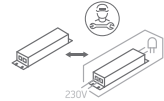

# INSTALLATION MANUAL

67398A

**ecolight**

100-240V | 2x3W | IP54 | Die cast  
Complete with 350mA driver.

80  
CRI