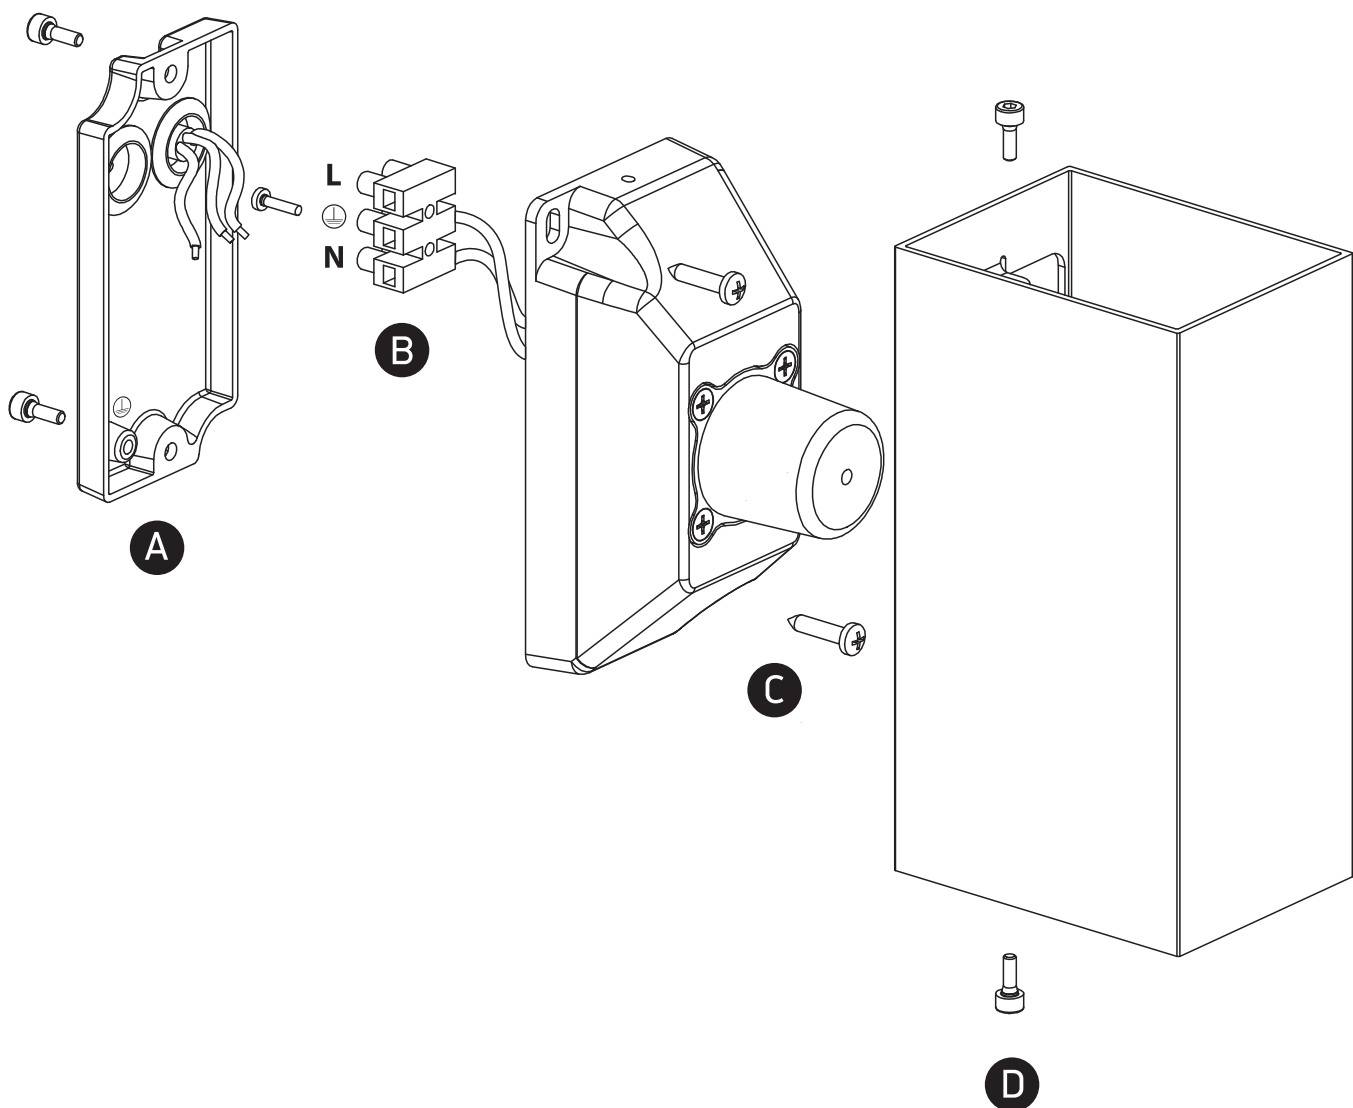

# INSTALLATION MANUAL

67398A

**ecolight**

100-240V | 2x3W | IP54 | Die cast  
Complete with 350mA driver.

80  
CRI