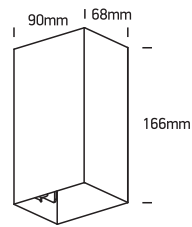

# INSTALLATION MANUAL

67398A

**ecolight**

100-240V | 2x3W | IP54 | Die cast  
Complete with 350mA driver.

80  
CRI