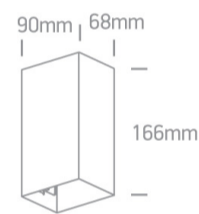

13 Wall & Ceiling LED>Outdoor Wall Dark Lights Die cast

67398A/AN/W

2x3W LED wall light, IP54, ideal for both indoor and outdoor installation.

Supplied with non-dimmable LED driver.

Complies with standard EN60598-1 and any other specific standards.

Downloads

Dimensions

Gallery

Physical Specification

Item Group

13 Wall & Ceiling LED

Family

Outdoor Wall Dark Lights Die cast

Length

90mm

Width	68mm
Height	166mm
Surface Wall	Yes
Indoor	Yes
Outdoor	Yes

Electrical Characteristics

Gear	Built In
Fitting + Driver	
Input Voltage	100-240V
50 Hz	Yes
60 Hz	Yes
Safety Class	
Power(Watts)	2x3W
IP Rating	IP54
Light Source	LED built in
Dimmable	No
F Mark	

Illumination Data

Colour Temperature	3000K
Lumen Output	2x200lm
Light Efficiency	66,67lm/W
CRI	80
Illumination Diagram	
Dark Light	Yes

Packing Info

Box Length	11,5cm
Box Width	8,5cm
Box Height	17,5cm
Box Weight	0.658kg