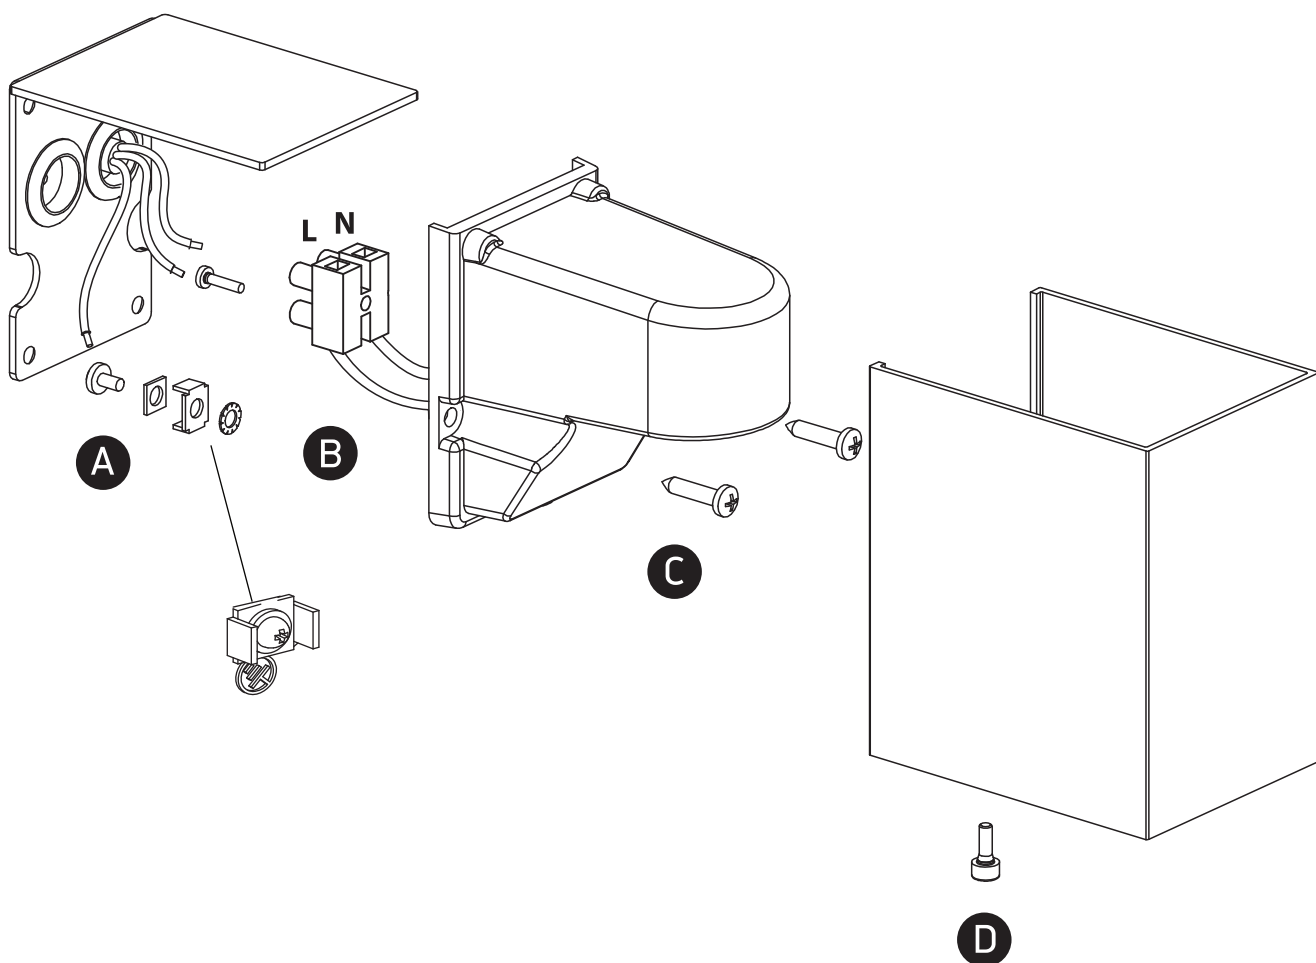

INSTALLATION MANUAL

67398

ecolight

100-240V | 3W | IP54 | Die cast
Complete with 350mA driver.

80
CRI

one
LIGHT

Warnings:

1. Make sure that the product is installed properly before connecting to electricity.
2. Do not cover the fitting.
3. Maintenance and installation should only be carried out by a professional electrician.