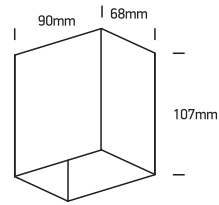

INSTALLATION MANUAL

67398

ecolight

100-240V | 3W | IP54 | Die cast
Complete with 350mA driver.

80
CRI

one
LIGHT

Warnings:

1. Make sure that the product is installed properly before connecting to electricity.
2. Do not cover the fitting.
3. Maintenance and installation should only be carried out by a professional electrician.