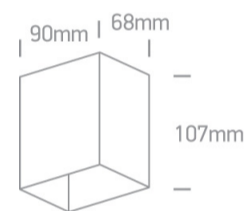

Downloads

Dimensions

Gallery

Physical Specification

Item Group

13 Wall & Ceiling LED

Family

Outdoor Wall Dark Lights Die cast

Length

90mm

Width	68mm
Height	107mm
Surface Wall	Yes
Indoor	Yes
Outdoor	Yes

Electrical Characteristics

Gear	Built In
Fitting + Driver	
Input Voltage	100-240V
50 Hz	Yes
60 Hz	Yes
Safety Class	
Power(Watts)	3W
IP Rating	IP54
Light Source	LED built in
Dimmable	No
F Mark	

Illumination Data

Colour Temperature	3000K
Lumen Output	200lm
Light Efficiency	66,67lm/W
CRI	80
Illumination Diagram	
Dark Light	Yes

Packing Info

Box Length	10,5cm
Box Width	9cm
Box Height	12cm
Box Weight	0.491kg