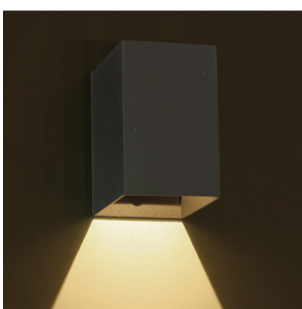

13 Wall & Ceiling LED>Outdoor Wall Dark Lights Die cast

67398/AN/W

3W LED wall light, IP54, ideal for both indoor and outdoor installation.

Supplied with non-dimmable LED driver.

Complies with standard EN60598-1 and any other specific standards.

Downloads

Dimensions

Gallery

Physical Specification

Item Group

13 Wall & Ceiling LED

Family

Outdoor Wall Dark Lights Die cast

Order Code

67398/AN/W

Colour

Anthracite

Material

Die Cast

Shape

Rectangular