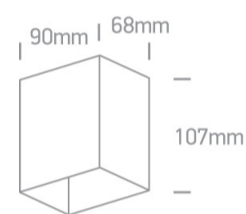

Downloads

Dimensions

Gallery

Physical Specification

Item Group

13 Wall & Ceiling LED

Family

Outdoor Wall Dark Lights Die cast

Length

90mm

Width	68mm
Height	107mm
Surface Wall	Yes
Indoor	Yes
Outdoor	Yes

Electrical Characteristics

Gear	Built In
Fitting + Driver	
Input Voltage	100-240V
50 Hz	Yes
60 Hz	Yes
Safety Class	
Power(Watts)	3W
IP Rating	IP54
Light Source	LED built in
Dimmable	No
F Mark	

Illumination Data

Colour Temperature	3000K
Lumen Output	200lm
Light Efficiency	66,67lm/W
CRI	80
Illumination Diagram	
Dark Light	Yes

Packing Info

Box Length	10,5cm
Box Width	9cm
Box Height	12cm
Box Weight	0.491kg