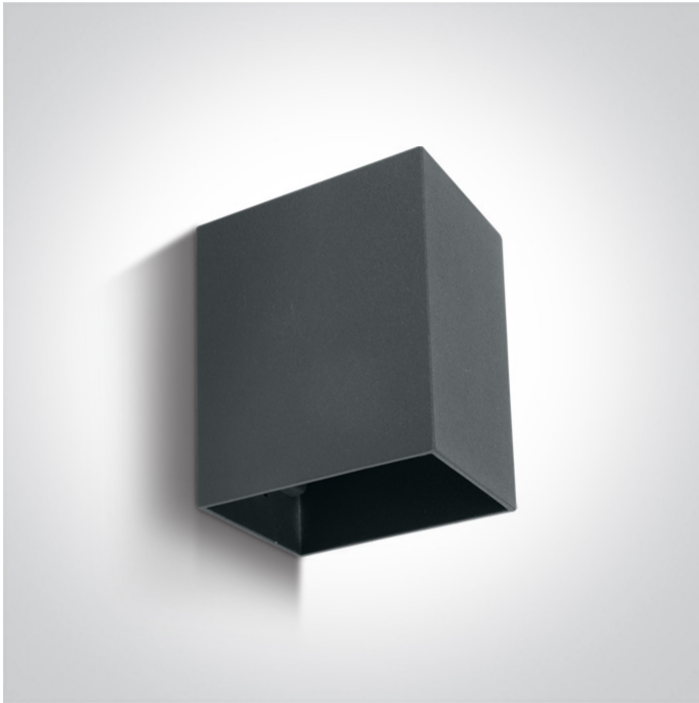

13 Wall & Ceiling LED>Outdoor Wall Dark Lights Die cast

67398/AN/W

3W LED wall light, IP54, ideal for both indoor and outdoor installation.

Supplied with non-dimmable LED driver.

Complies with standard EN60598-1 and any other specific standards.

Downloads

Dimensions

Gallery

Physical Specification

Item Group

13 Wall & Ceiling LED

Family

Outdoor Wall Dark Lights Die cast

Order Code

67398/AN/W

Colour

Anthracite

Material

Die Cast

Shape

Rectangular

Illumination Data

Colour Temperature	3000K
Lumen Output	200lm
Light Efficiency	66,67lm/W
CRI	80
Illumination Diagram	
Dark Light	Yes

Packing Info

Box Length	10,5cm
Box Width	9cm
Box Height	12cm
Box Weight	0.491kg