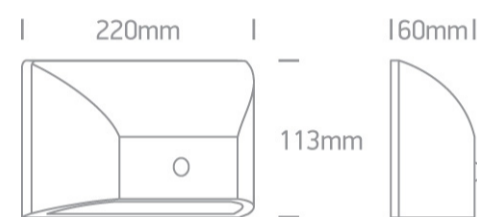

Complies with standard EN60598-1 and any other specific standards.

Downloads

Dimensions

Physical Specification

Item Group	13 Wall & Ceiling LED
Family	Down Illumination Wall Lights ABS + PC
Order Code	67396A/W/W
Colour	White
Material	ABS
Diffuser Material	PC
Shape	Rectangular
Length	220mm
Width	113mm
Height	60mm
Surface Wall	Yes
Indoor	Yes

80

Illumination Diagram

Packing Info

Box Length

23cm

Box Width

13cm

Box Height