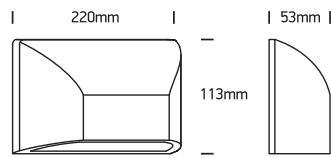

INSTALLATION MANUAL

67396

ecolight

80

CRI

one
LIGHT

230V | SMD 2835 | 6W | IP65 | ABS + PC

Warnings: