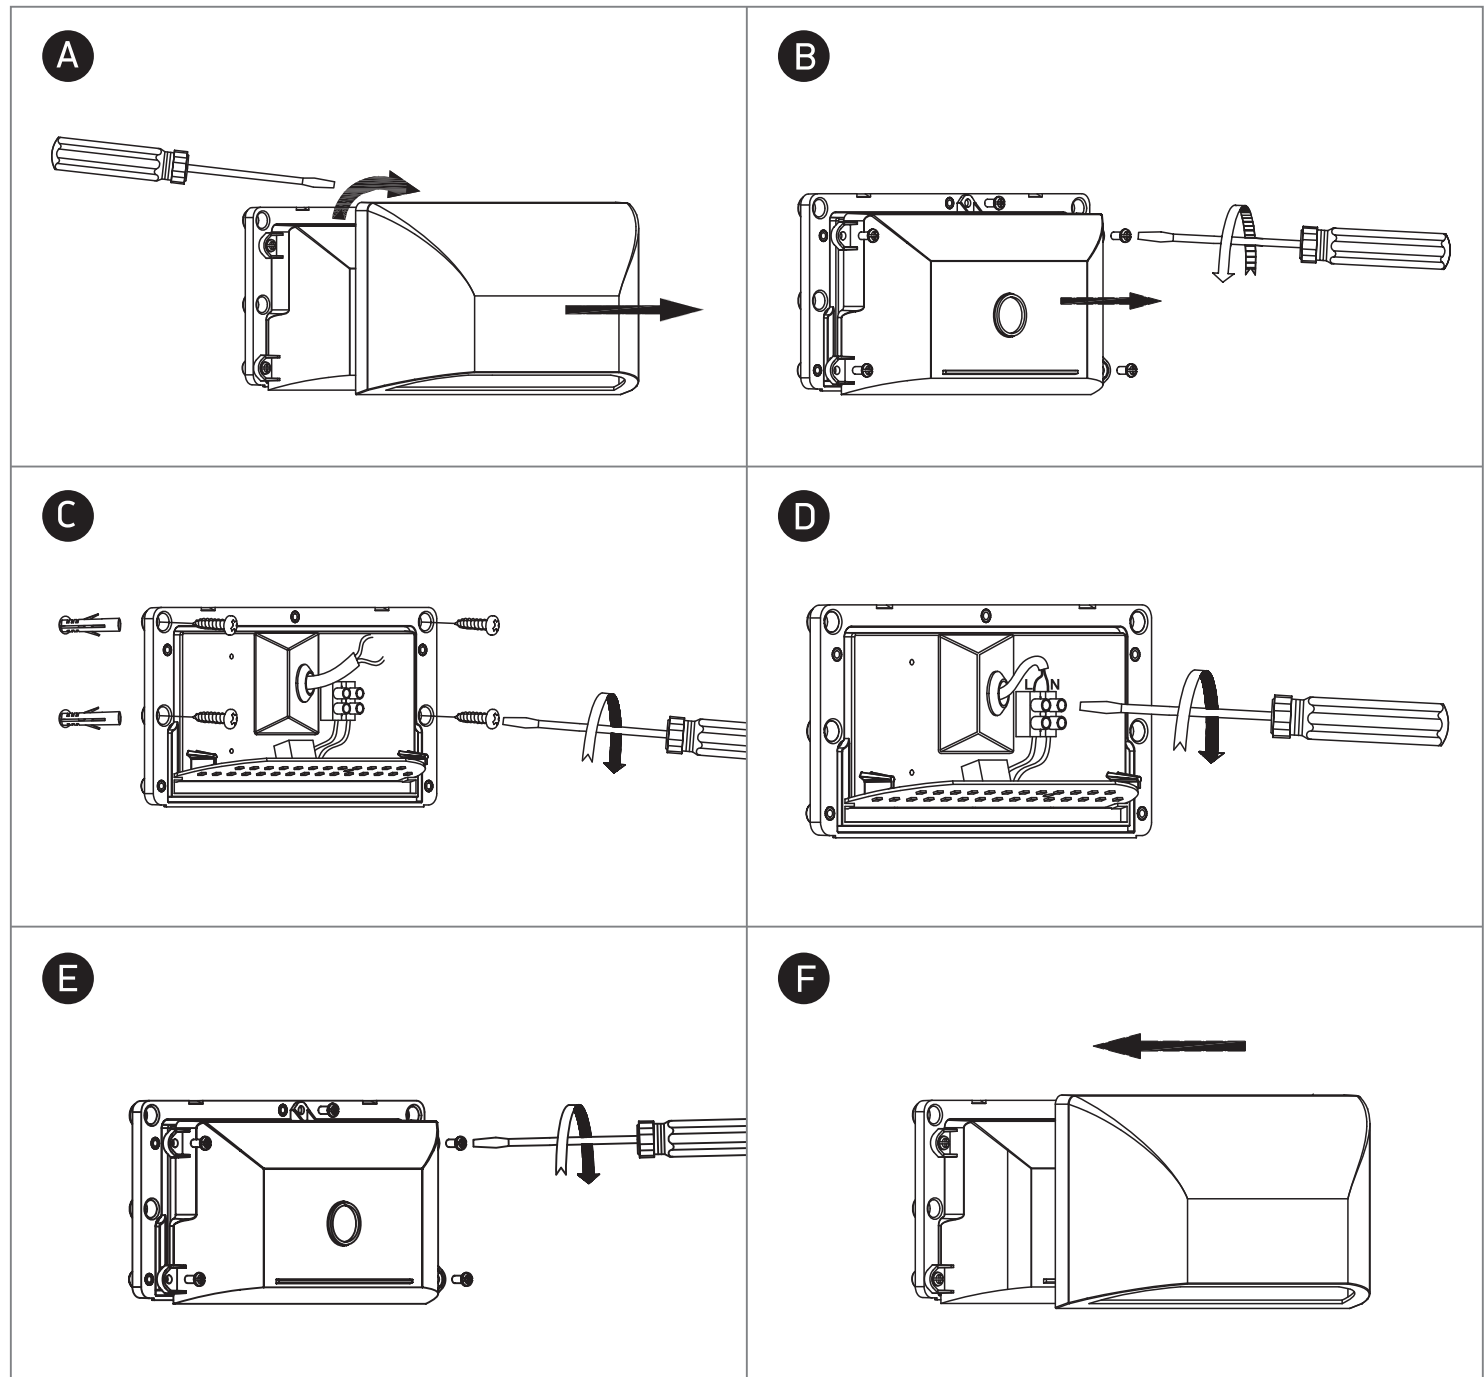

INSTALLATION MANUAL

67396

ecolight

80

CRI

one
LIGHT

230V | SMD 2835 | 6W | IP65 | ABS + PC

Warnings: