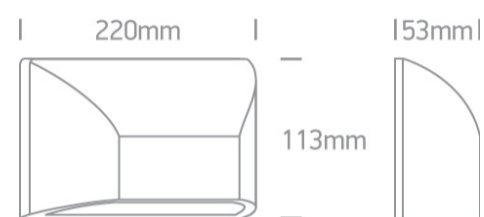

## Dimensions

## Physical Specification

Item Group	13 Wall & Ceiling LED
Family	Down Illumination Wall Lights ABS + PC
Order Code	67396/W/W
Colour	White
Material	ABS
Diffuser Material	PC
Shape	Rectangular
Length	220mm
Width	113mm
Height	60mm
Surface Wall	Yes
Indoor	Yes

## Packing Info

Box Length

23cm

Box Width

13cm

Box Height

7cm

Box Weight