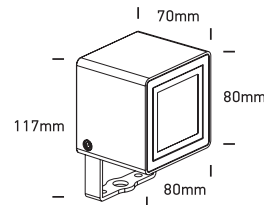

INSTALLATION MANUAL

7052

ecolight

80 CRI

100-240V | 7W | IP65 | Die cast | Adjustable

Complete with driver.
Supplied with spike.

100cm

Warnings: