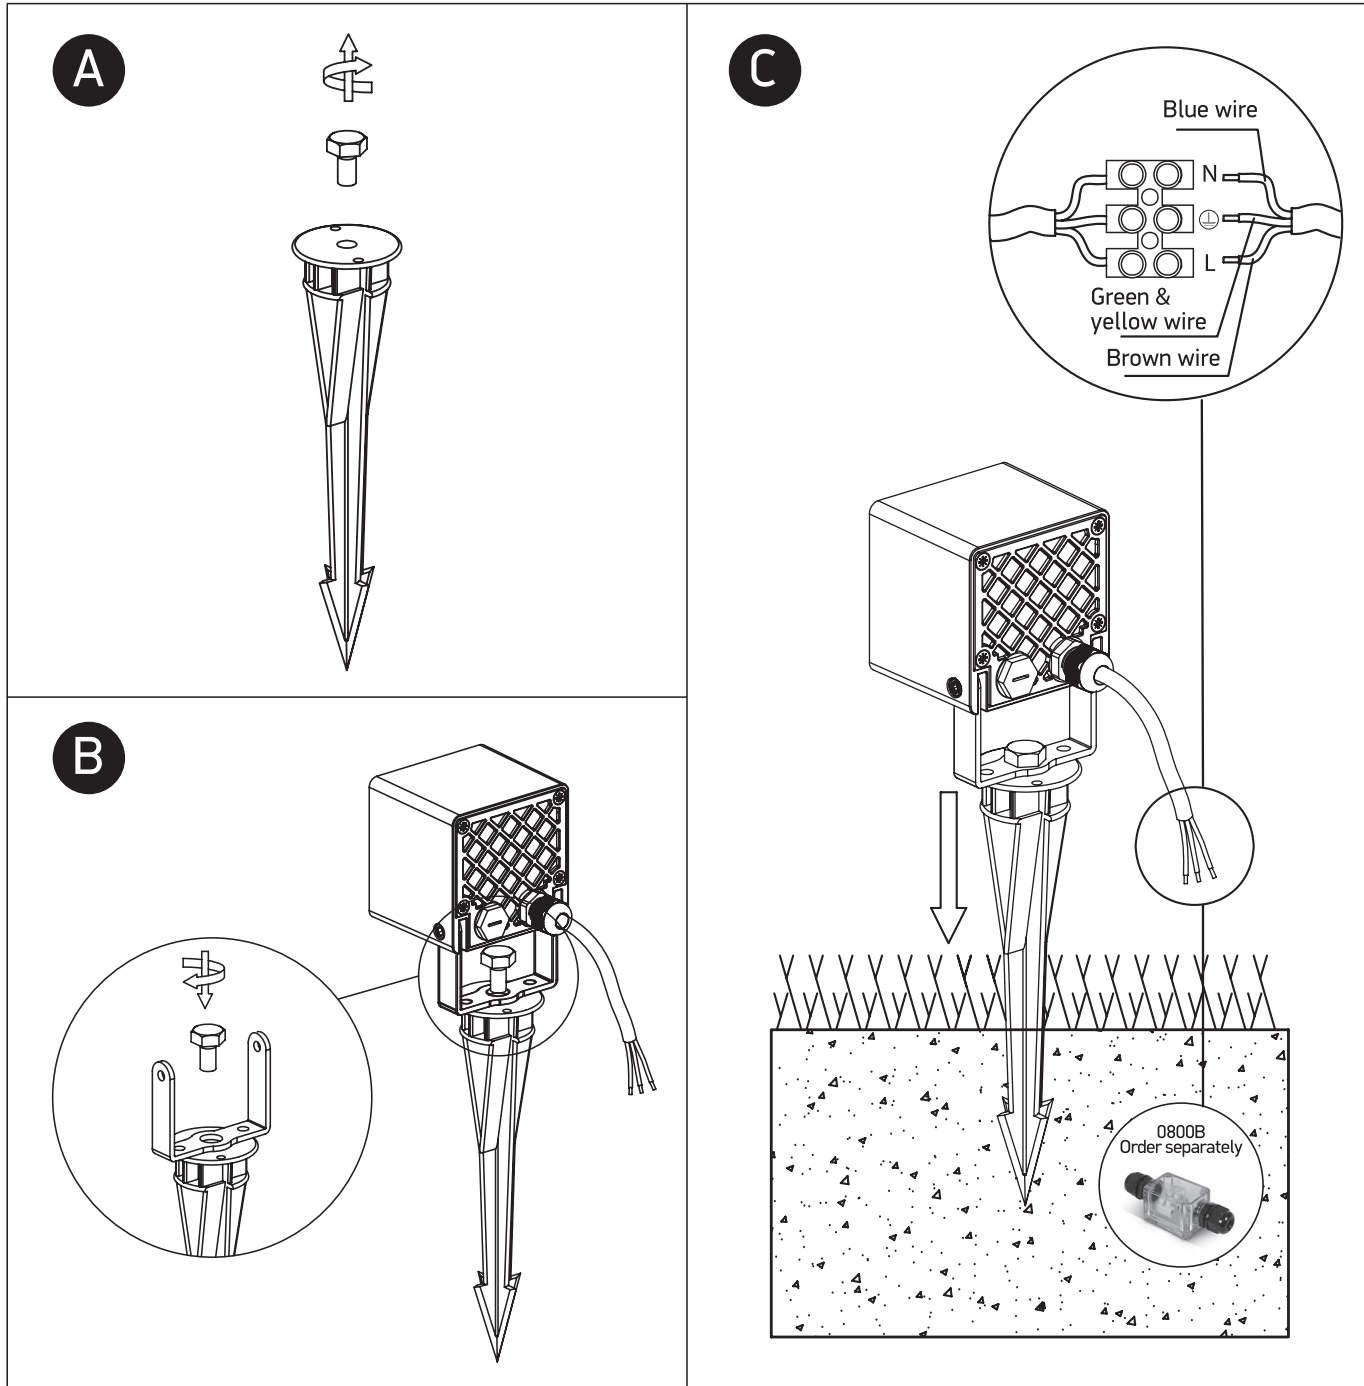

INSTALLATION MANUAL

7052

ecolight

80 CRI

100-240V | 7W | IP65 | Die cast | Adjustable

Complete with driver.
Supplied with spike.

100cm

Warnings:

1. Make sure that the product is installed properly before connecting to electricity.
2. Do not cover the fitting.
3. Maintenance and installation should only be carried out by a professional electrician.