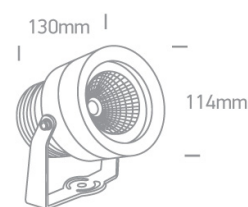

20 Garden &amp; Underwater&gt;The 20W COB Garden Spots Aluminium

**7047/W/W**

20W LED spot, IP65, supplied with spike, for garden illumination.

Supplied with non-dimmable LED driver.

Complies with standard EN60598-1 and any other specific standards.

## Dimensions

White

Material

Aluminium

Diffuser Material

Glass

Shape

Circular

Height	130mm
Diameter	114mm
Surface Ceiling	Yes
Surface Wall	Yes
Surface Floor/Ground	Yes
Outdoor	Yes
Adjustable	1 Direction

## Electrical Characteristics

Gear	Built In
Fitting + Driver	
Input Voltage	220-240V
50 Hz	Yes
60 Hz	Yes
Safety Class	
Power(Watts)	20W
IP Rating	IP65
Light Source	LED built in
Dimmable	No
Cable Length	150cm
F Mark	