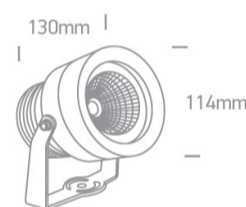

20 Garden & Underwater>The 20W COB Garden Spots Aluminium

7047/AN/W

20W LED spot, IP65, supplied with spike, for garden illumination.

Requires 24V driver.

Complies with standard EN60598-1 and any other specific standards.

Downloads

Dimensions

Gallery

Physical Specification

Item Group

20 Garden & Underwater

Family

The 20W COB Garden Spots Aluminium

Shape

Circular

Height	130mm
Diameter	114mm
Surface Ceiling	Yes
Surface Wall	Yes
Surface Floor/Ground	Yes
Outdoor	Yes
Adjustable	1 Direction

Electrical Characteristics

Fitting

Input Type	Constant Voltage
Input Voltage	24V DC
Safety Class	
Power(Watts)	20W
IP Rating	IP65
Light Source	LED built in
LED Type	COB
LED Brand	Edison
LED Number	1

Illumination Data

Colour Temperature	3000K
Lumen Output	1800lm
Light Efficiency	90lm/W
CRI	80
Beam Angle	50°
Illumination Diagram	

Packing Info

Pcs/Carton

8

Pobrano z mamadecor.pl

Barcode

5291889040125