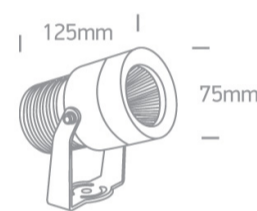

20 Garden &amp; Underwater&gt;The 10W COB Garden Spots Aluminium

7046/W/W

10W LED spot, IP65, supplied with spike, for garden illumination.

Supplied with non-dimmable LED driver.

Complies with standard EN60598-1 and any other specific standards.

## Dimensions

White

Material

Aluminium

Diffuser Material

Glass

Shape

Circular

Height	125mm
Diameter	75mm
Surface Ceiling	Yes
Surface Wall	Yes
Surface Floor/Ground	Yes
Outdoor	Yes
Adjustable	1 Direction
IK Rating	6

## Illumination Data

Colour Temperature	3000K
Lumen Output	850lm
Light Efficiency	85lm/W
CRI	80
Beam Angle	50°
Illumination Diagram	

Box Length	11cm
Box Width	9cm
Box Height	19cm
Box Weight	0,933Kg
Pcs/Carton	12
Barcode	5291889038993
HS Code	9405409900