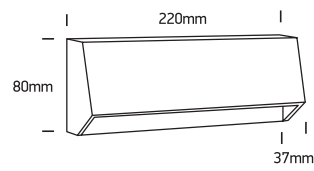

INSTALLATION MANUAL

67386C

ecolight

**DARK
LIGHT**

one
LIGHT

230V | SMD 2835 | 4W | IP65 | ABS + PC

AC LED

80
CRI