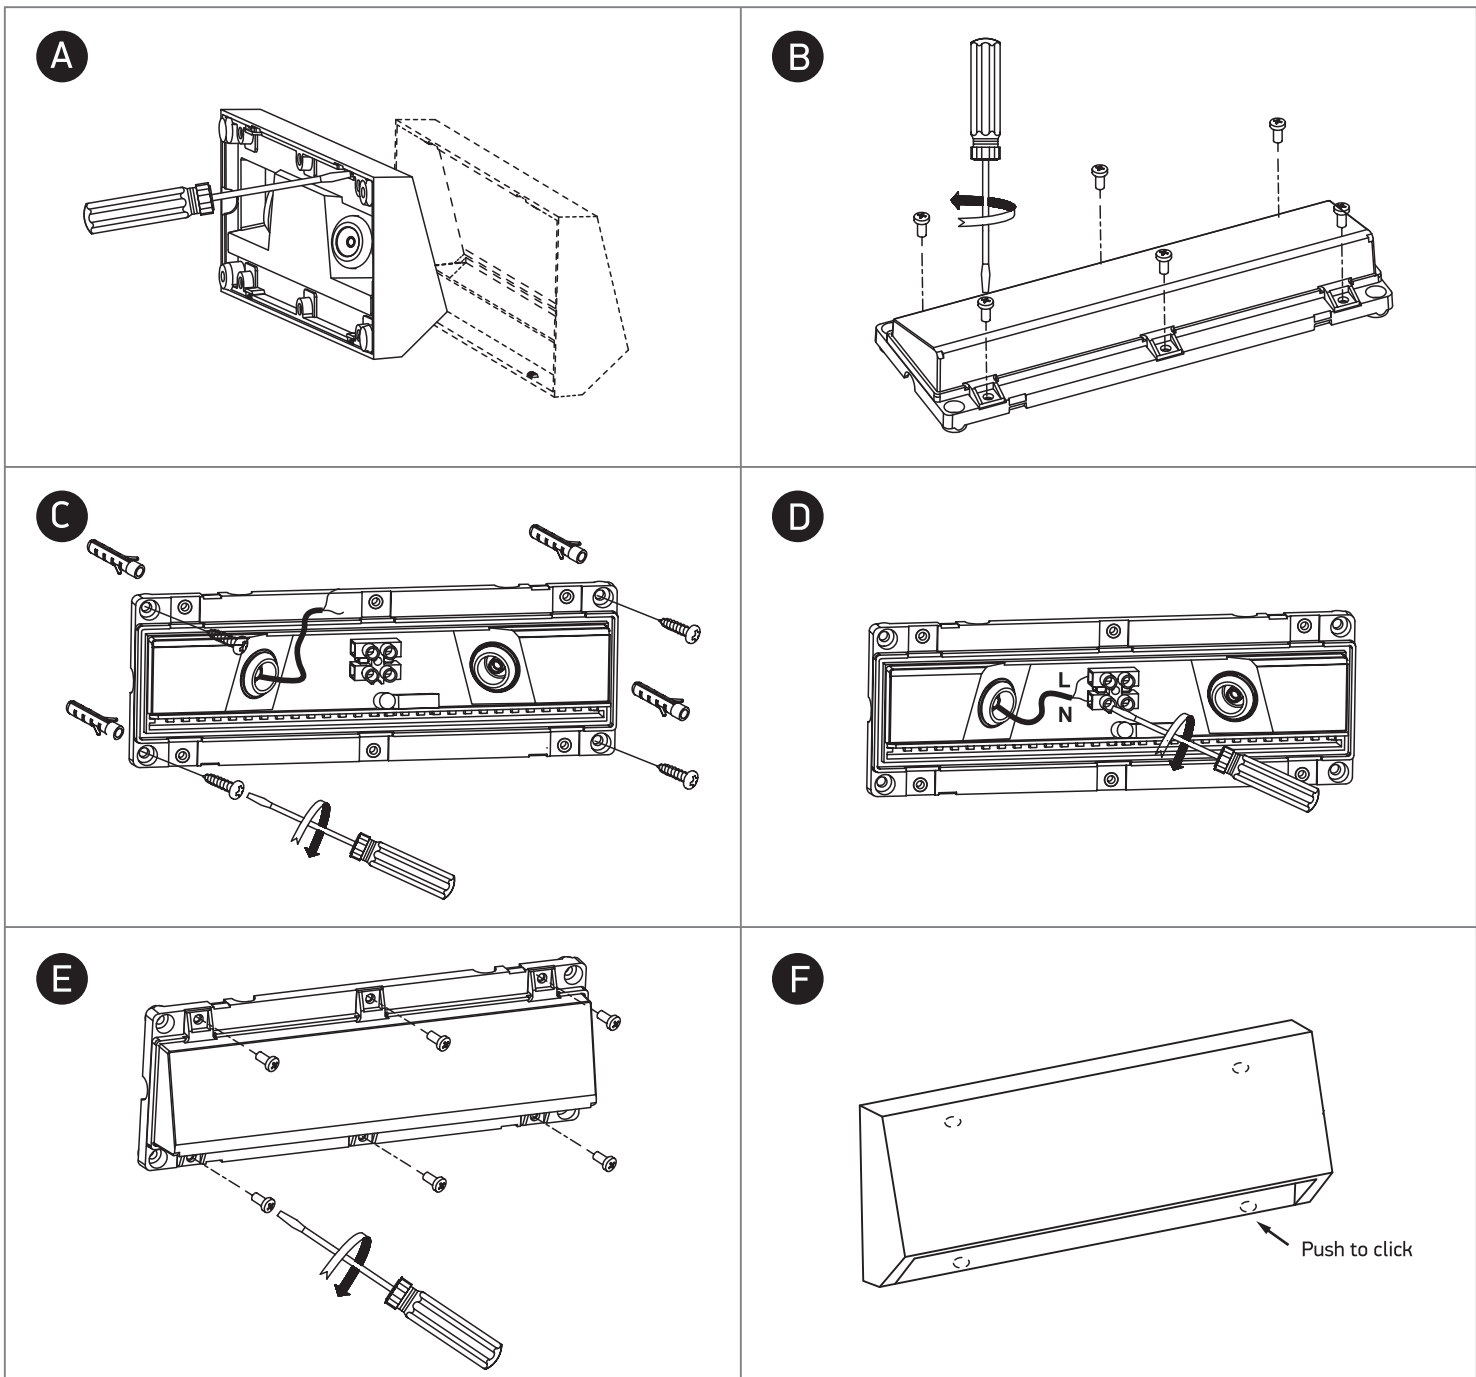

INSTALLATION MANUAL

67386C

ecolight

**DARK
LIGHT**

one
LIGHT

230V | SMD 2835 | 4W | IP65 | ABS + PC

AC LED

80
CRI