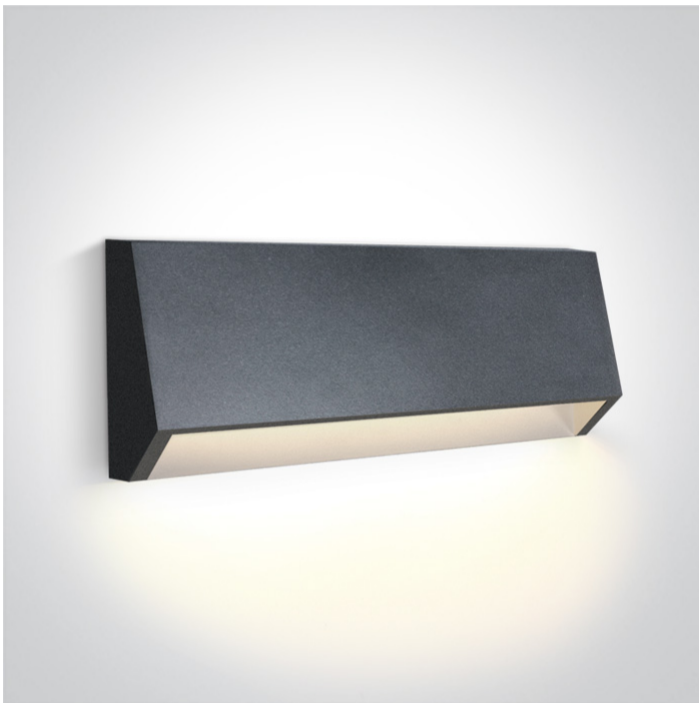

13 Wall & Ceiling LED>Down Illumination Wall Lights ABS + PC

67386C/AN/W

4W LED wall light, IP65, ideal for both indoor and outdoor installation.

Complies with standard EN60598-1 and any other specific standards.

Downloads

Dimensions

Physical Specification

Item Group	13 Wall & Ceiling LED
Family	Down Illumination Wall Lights ABS + PC
Order Code	67386C/AN/W
Colour	Anthracite
Material	ABS
Diffuser Material	PC
Shape	Rectangular
Length	220mm
Width	37mm
Height	80mm
Surface Wall	Yes
Indoor	Yes