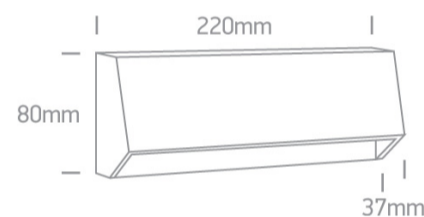

Downloads

Dimensions

Physical Specification

Item Group	13 Wall & Ceiling LED
Family	Down Illumination Wall Lights ABS + PC
Order Code	67386C/AN/W
Colour	Anthracite
Material	ABS
Diffuser Material	PC
Shape	Rectangular
Length	220mm
Width	37mm
Height	80mm
Surface Wall	Yes
Indoor	Yes

Packing Info

Box Length	23cm
Box Width	9cm
Box Height	4,5cm
Box Weight	0.270kg
Pcs/Carton	20
Barcode	5291889048923
HS Code	9405114090

Certification & Warranty

Warranty	2 Years
Weee Directive	Yes

switch to
one light!