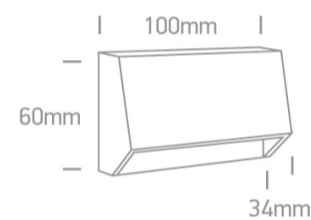

Downloads

Dimensions

Physical Specification

Item Group	13 Wall & Ceiling LED
Family	Down Illumination Wall Lights ABS + PC
Order Code	67386A/W/W
Colour	White
Material	ABS
Diffuser Material	PC
Shape	Rectangular
Length	100mm
Width	37mm
Height	60mm
Surface Wall	Yes
Indoor	Yes