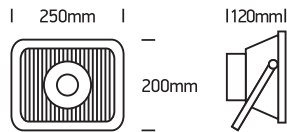

INSTALLATION MANUAL

7034A, 7034B, 7034B, 7034D

ecofloodlight

100-240V | 30W / 50W / 70W / 2x50W | IP65 | Die cast | Adjustable

75
CRI

Complete with driver.

one
LIGHT

7034A

7034B

7034C

7034D

Warnings:

1. Make sure that the product is installed properly before connecting to electricity.
2. Do not cover the fitting.
3. Maintenance and installation should only be carried out by a professional electrician.