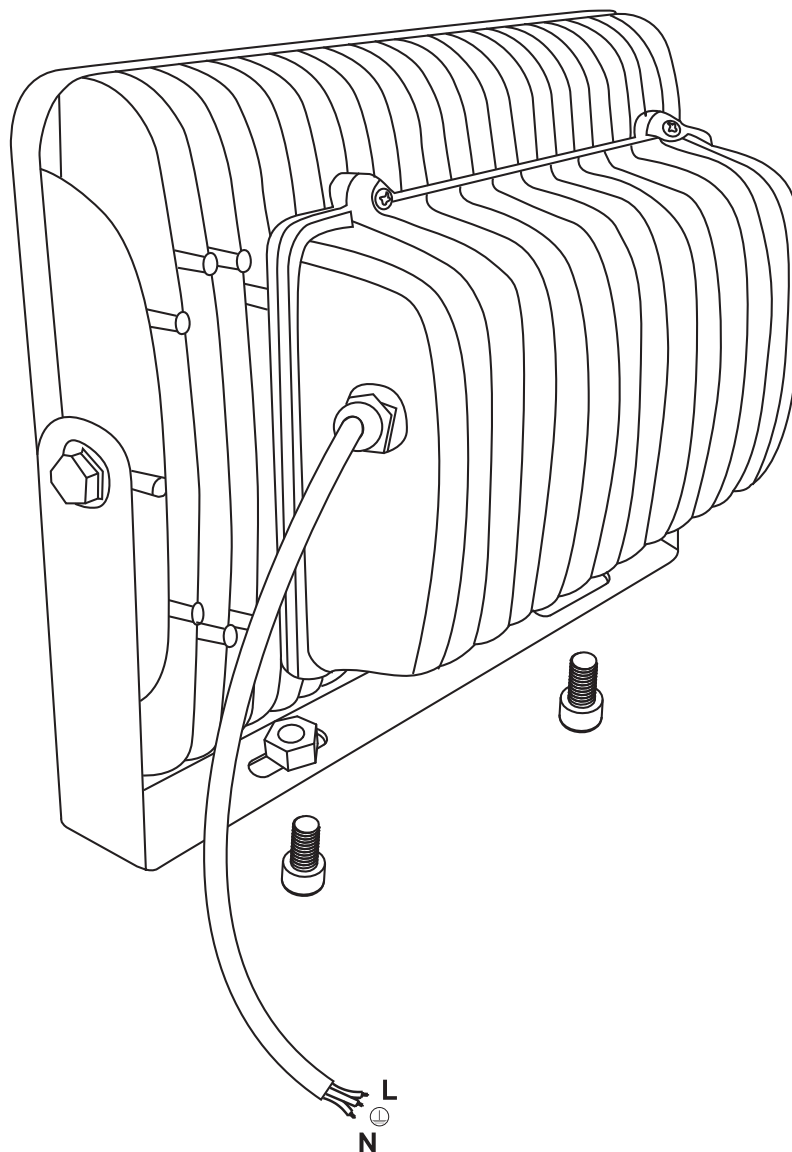

INSTALLATION MANUAL

7034A, 7034B, 7034B, 7034D

ecofloodlight

100-240V | 30W / 50W / 70W / 2x50W | IP65 | Die cast | Adjustable

75
CRI

Complete with driver.

one
LIGHT

7034A

7034B

7034C

7034D

Warnings:

1. Make sure that the product is installed properly before connecting to electricity.
2. Do not cover the fitting.
3. Maintenance and installation should only be carried out by a professional electrician.