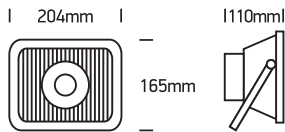

INSTALLATION MANUAL

7034A, 7034B, 7034B, 7034D

ecofloodlight

100-240V | 30W / 50W / 70W / 2x50W | IP65 | Die cast | Adjustable

75
CRI

Complete with driver.

one
LIGHT

7034A