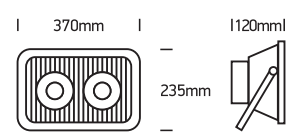

INSTALLATION MANUAL

7034A, 7034B, 7034B, 7034D

ecofloodlight

100-240V | 30W / 50W / 70W / 2x50W | IP65 | Die cast | Adjustable

75
CRI

Complete with driver.

one
LIGHT

7034A

7034B

7034C

7034D

Warnings:

1. Make sure that the product is installed properly before connecting to electricity.
2. Do not cover the fitting.
3. Maintenance and installation should only be carried out by a professional electrician.