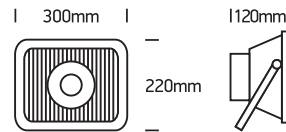

INSTALLATION MANUAL

7034A, 7034B, 7034B, 7034D

ecofloodlight

100-240V | 30W / 50W / 70W / 2x50W | IP65 | Die cast | Adjustable

75
CRI

Complete with driver.

one
LIGHT

7034A

7034B

7034C

7034D

Warnings:

1. Make sure that the product is installed properly before connecting to electricity.
2. Do not cover the fitting.
3. Maintenance and installation should only be carried out by a professional electrician.