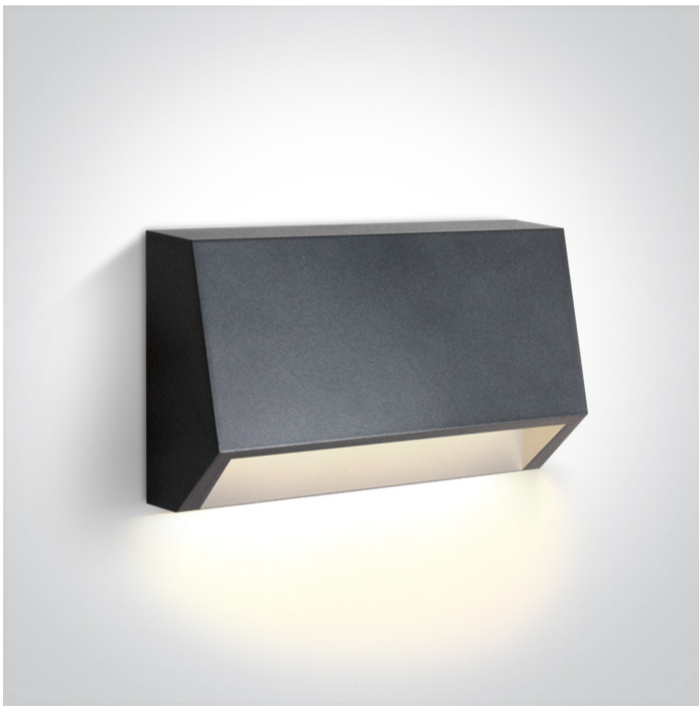

13 Wall &amp; Ceiling LED&gt;Down Illumination Wall Lights ABS + PC

**67386A/AN/W**

1,5W LED wall light, IP65, ideal for both indoor and outdoor installation.

Complies with standard EN60598-1 and any other specific standards.

## Physical Specification

Item Group	13 Wall & Ceiling LED
Family	Down Illumination Wall Lights ABS + PC
Order Code	67386A/AN/W
Colour	Anthracite
Material	ABS
Diffuser Material	PC
Shape	Rectangular
Length	100mm
Width	37mm
Height	60mm
Surface Wall	Yes
Indoor	Yes