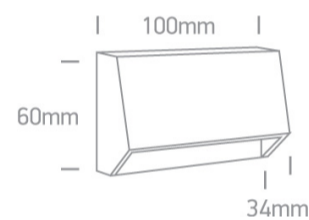

## Dimensions

## Physical Specification

Item Group	13 Wall & Ceiling LED
Family	Down Illumination Wall Lights ABS + PC
Order Code	67386A/AN/W
Colour	Anthracite
Material	ABS
Diffuser Material	PC
Shape	Rectangular
Length	100mm
Width	37mm
Height	60mm
Surface Wall	Yes
Indoor	Yes