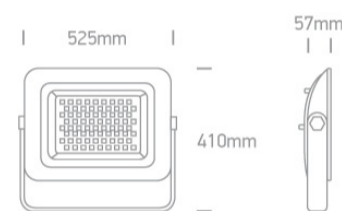

New 2022 Edition 2>Industrial & Floodlights

7028CF/B/D

250W AC LED flood light with adjustable mounting bracket.

IP65 rated for outdoor use.

Complies with standard EN60598-1 and any other specific standards.

Downloads

Dimensions

Physical Specification

Item Group	New 2022 Edition 2
Family	Industrial & Floodlights
Order Code	7028CF/B/D
Colour	Black
Material	Die Cast
Diffuser Material	Glass
Shape	Rectangular
Length	525mm
Width	410mm
Height	57mm
Surface Ceiling	Yes
Surface Wall	Yes

Surface Floor/Ground	Yes
Outdoor	Yes
Adjustable	1 Direction

Electrical Characteristics

Gear	No
------	----

Fitting + Driver

Input Voltage	220-240V
50 Hz	Yes
60 Hz	Yes
Safety Class	
Power(Watts)	250W
IP Rating	IP65
Light Source	LED built in
Dimmable	No
Cable Length	30cm
F Mark	

Illumination Data

Colour Temperature	6000K
Lumen Output	22500lm
Light Efficiency	90lm/W
CRI	80
Beam Angle	110°
Illumination Diagram	

Packing Info

Box Length	34.5cm
Box Width	5.3cm

Box Height	45.5cm
Box Weight	3,4Kg
Pcs/Carton	4
Carton Length	53.8cm
Carton Width	22.8cm
Carton Height	43cm
Carton Weight	13,8Kg
Barcode	5291889072713
HS Code	9405409900