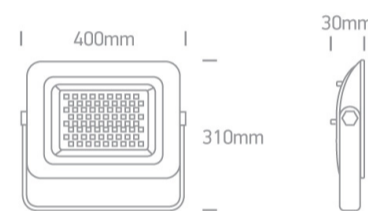

21 Industrial &amp; Floodlights &gt; AC LED Floodlights 100-250W

**7028CE/B/C**

150W AC LED flood light with adjustable mounting bracket.

IP65 rated for outdoor use.

Complies with standard EN60598-1 and any other specific standards.

## Dimensions

## Physical Specification

Item Group	21 Industrial & Floodlights
Family	AC LED Floodlights 100-250W
Order Code	7028CE/B/C
Colour	Black
Material	Die Cast
Diffuser Material	Glass
Shape	Rectangular
Length	400mm
Width	310mm
Height	30mm
Surface Ceiling	Yes
Surface Wall	Yes

## Packing Info

Box Length	29.5cm
------------	--------

Box Width	4.5cm
Box Height	28cm
Box Weight	3,4Kg
Pcs/Carton	4
Carton Length	41.1cm
Carton Width	17.2cm
Carton Height	33.1cm
Carton Weight	13,8Kg
Barcode	5291889056027
HS Code	9405409900