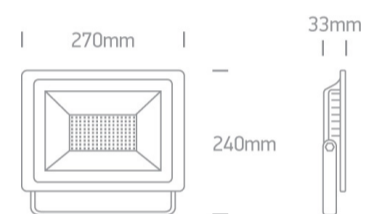

21 Industrial & Floodlights > AC LED Floodlights 100-250W

7028CD/W/C

100W AC LED flood light with adjustable mounting bracket.

IP65 rated for outdoor use.

Complies with standard EN60598-1 and any other specific standards.

Downloads

Dimensions

Physical Specification

Item Group	21 Industrial & Floodlights
Family	AC LED Floodlights 100-250W
Order Code	7028CD/W/C
Colour	White
Material	Die Cast
Diffuser Material	Glass
Shape	Rectangular
Length	320mm
Width	245mm
Height	30mm
Surface Ceiling	Yes
Surface Wall	Yes

Surface Floor/Ground	Yes
Outdoor	Yes
Adjustable	1 Direction

Electrical Characteristics

Gear	No
------	----

Fitting + Driver

Input Voltage	220-240V
50 Hz	Yes
60 Hz	Yes
Safety Class	
Power(Watts)	100W
IP Rating	IP65
Light Source	LED built in
Dimmable	No
Cable Length	30cm
F Mark	

Illumination Data

Colour Temperature	4000K
Lumen Output	9000lm
Light Efficiency	90lm/W
CRI	80
Beam Angle	110°
Illumination Diagram	

Packing Info

Pcs/Carton	10
Barcode	5291889062066

Energy Label

Certification & Warranty