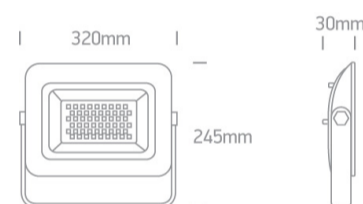

21 Industrial & Floodlights > AC LED Floodlights 100-250W

7028CD/B/C

100W AC LED flood light with adjustable mounting bracket.

IP65 rated for outdoor use.

Complies with standard EN60598-1 and any other specific standards.

Downloads

Dimensions

Physical Specification

Item Group	21 Industrial & Floodlights
Family	AC LED Floodlights 100-250W
Order Code	7028CD/B/C
Colour	Black
Material	Die Cast
Diffuser Material	Glass
Shape	Rectangular
Length	320mm
Width	245mm
Height	30mm
Surface Ceiling	Yes
Surface Wall	Yes

Surface Floor/Ground	Yes
Outdoor	Yes
Adjustable	1 Direction

Electrical Characteristics

Gear	No
------	----

Fitting + Driver

Input Voltage	220-240V
50 Hz	Yes
60 Hz	Yes
Safety Class	
Power(Watts)	100W
IP Rating	IP65
Light Source	LED built in
Dimmable	No
Cable Length	30cm
F Mark	

Illumination Data

Colour Temperature	4000K
Lumen Output	9000lm
Light Efficiency	90lm/W
CRI	80
Beam Angle	110°
Illumination Diagram	

Packing Info

Box Length	22cm
Box Width	4cm

Box Height	28cm
Box Weight	1,5Kg
Pcs/Carton	10
Carton Length	51.4cm
Carton Width	21.5cm
Carton Height	33.6cm
Carton Weight	15,1Kg
Barcode	5291889056010
HS Code	9405409900