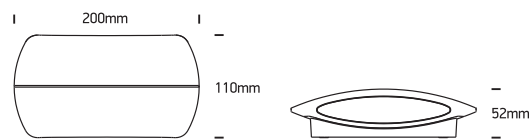

INSTALLATION MANUAL

67378, 67378A

ecolight

80
CRI

Complete with driver.

67378: 230V | SMD 5630 | 2x3W | IP54 | Die cast

67378A: 230V | SMD 2835 | 2x6W | IP54 | Die cast

Warnings: