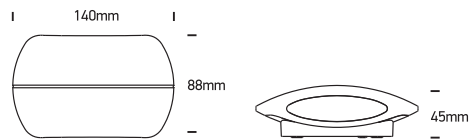

INSTALLATION MANUAL

67378, 67378A

ecolight

80
CRI

Complete with driver.

67378: 230V | SMD 5630 | 2x3W | IP54 | Die cast

67378A: 230V | SMD 2835 | 2x6W | IP54 | Die cast

Warnings: