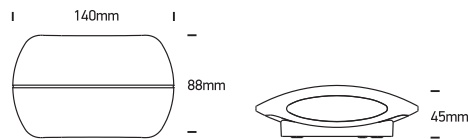

INSTALLATION MANUAL

67378, 67378A

ecolight

80
CRI

Complete with driver.

67378: 230V | SMD 5630 | 2x3W | IP54 | Die cast

67378A: 230V | SMD 2835 | 2x6W | IP54 | Die cast

Warnings: