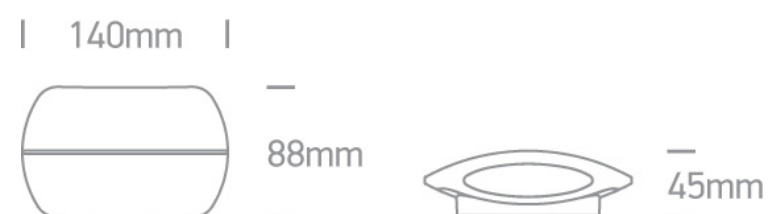

13 Wall &amp; Ceiling LED&gt;Outdoor Slim Oval Range Up &amp; down beam

**67378/W/W**

2x3W LED wall light, IP54, ideal for both indoor and outdoor installation.

Supplied with non-dimmable LED driver.

Complies with standard EN60598-1 and any other specific standards.

## Dimensions

## Physical Specification

Item Group	13 Wall & Ceiling LED
Family	Outdoor Slim Oval Range Up & down beam
Order Code	67378/W/W
Colour	White
Material	Die Cast
Shape	Rectangular
Length	140mm
Width	88mm
Height	45mm
Surface Wall	Yes
Indoor	Yes
Outdoor	Yes