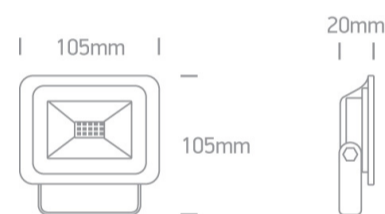

21 Industrial & Floodlights > AC LED Floodlights 10-50W

7028CA/B/C

10W AC LED flood light with adjustable mounting bracket.

IP65 rated for outdoor use.

Complies with standard EN60598-1 and any other specific standards.

Downloads

Dimensions

Physical Specification

Item Group	21 Industrial & Floodlights
Family	AC LED Floodlights 10-50W
Order Code	7028CA/B/C
Colour	Black
Material	Die Cast
Diffuser Material	Glass
Shape	Rectangular
Length	105mm
Width	105mm
Height	20mm
Surface Ceiling	Yes
Surface Wall	Yes

Surface Floor/Ground	Yes
Outdoor	Yes
Adjustable	1 Direction

Electrical Characteristics

Gear	No
------	----

Fitting + Driver

Input Voltage	220-240V
50 Hz	Yes
60 Hz	Yes
Safety Class	
Power(Watts)	10W
IP Rating	IP65
Light Source	LED built in
Dimmable	No
Cable Length	30cm
F Mark	

Illumination Data

Colour Temperature	4000K
Lumen Output	900lm
Light Efficiency	90lm/W
CRI	80
Beam Angle	110°
Illumination Diagram	

Packing Info

Box Length	11cm
Box Width	3cm

Box Height	11,5cm
Box Weight	0.235kg
Pcs/Carton	60
Carton Length	50cm
Carton Width	17cm
Carton Height	41.6cm
Carton Weight	14,2Kg
Barcode	5291889055969
HS Code	9405413990