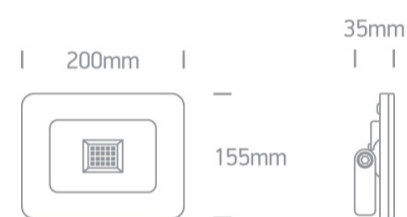

21 Industrial &amp; Floodlights&gt;The Glass Face AC LED Floodlights

**7028BG/B/C**

30W AC LED flood light with adjustable mounting bracket.

IP65 rated for outdoor use.

Complies with standard EN60598-1 and any other specific standards.

## Dimensions

## Physical Specification

Item Group	21 Industrial & Floodlights
Family	The Glass Face AC LED Floodlights
Order Code	7028BG/B/C
Colour	Black
Material	Die Cast
Diffuser Material	Glass
Shape	Rectangular
Length	200mm
Width	155mm
Height	35mm
Surface Ceiling	Yes
Surface Wall	Yes