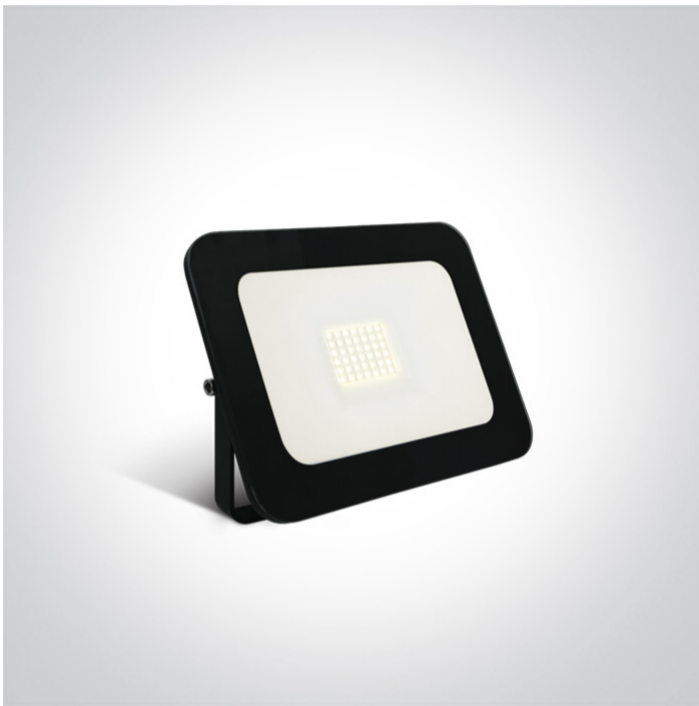

21 Industrial &amp; Floodlights&gt;The Glass Face AC LED Floodlights

**7028BG/B/C**

30W AC LED flood light with adjustable mounting bracket.

IP65 rated for outdoor use.

Complies with standard EN60598-1 and any other specific standards.

## Physical Specification

Item Group	21 Industrial & Floodlights
Family	The Glass Face AC LED Floodlights
Order Code	7028BG/B/C
Colour	Black
Material	Die Cast
Diffuser Material	Glass
Shape	Rectangular
Length	200mm
Width	155mm
Height	35mm
Surface Ceiling	Yes
Surface Wall	Yes