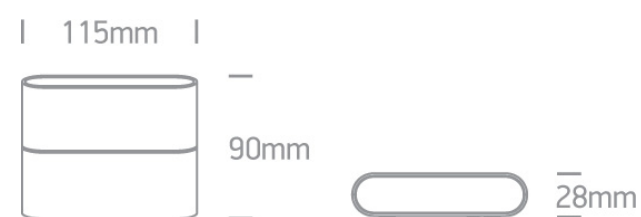

13 Wall & Ceiling LED>Outdoor Slim Range Up & down beam

67376/W/W

2x3W, IP54, SMD 2835, Outdoor Slim Range Up & down beam.

Complies with standard EN60598-1 and any other specific standards.

Downloads

Dimensions

Physical Specification

Item Group	13 Wall & Ceiling LED
Family	Outdoor Slim Range Up & down beam
Order Code	67376/W/W
Colour	White
Material	Die Cast
Shape	Rectangular
Length	115mm
Width	90mm
Height	28mm
Surface Wall	Yes
Indoor	Yes
Outdoor	Yes

Illumination Data

Colour Temperature	3000K
Lumen Output	2x210lm
Light Efficiency	70lm/W
CRI	80
Illumination Diagram	

Packing Info

Box Length	9,5cm
Box Width	5,2cm
Box Height	15cm
Box Weight	0.425kg
Pcs/Carton	24
Barcode	5291889043621
HS Code	9405409900