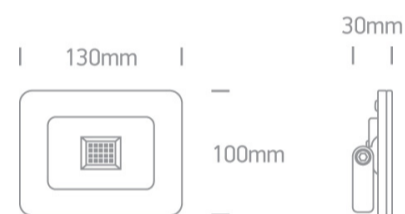

21 Industrial &amp; Floodlights&gt;The Glass Face AC LED Floodlights

**7028AG/B/C**

10W AC LED flood light with adjustable mounting bracket.

IP65 rated for outdoor use.

Complies with standard EN60598-1 and any other specific standards.

## Dimensions

## Physical Specification

Item Group	21 Industrial & Floodlights
Family	The Glass Face AC LED Floodlights
Order Code	7028AG/B/C
Colour	Black
Material	Die Cast
Diffuser Material	Glass
Shape	Rectangular
Length	130mm
Width	100mm
Height	30mm
Surface Ceiling	Yes
Surface Wall	Yes

## Packing Info

Box Length	12cm
Box Width	5.4cm

Box Height

13.7cm

Pobrano z mamadecor.pl

Pcs/Carton

20

Barcode