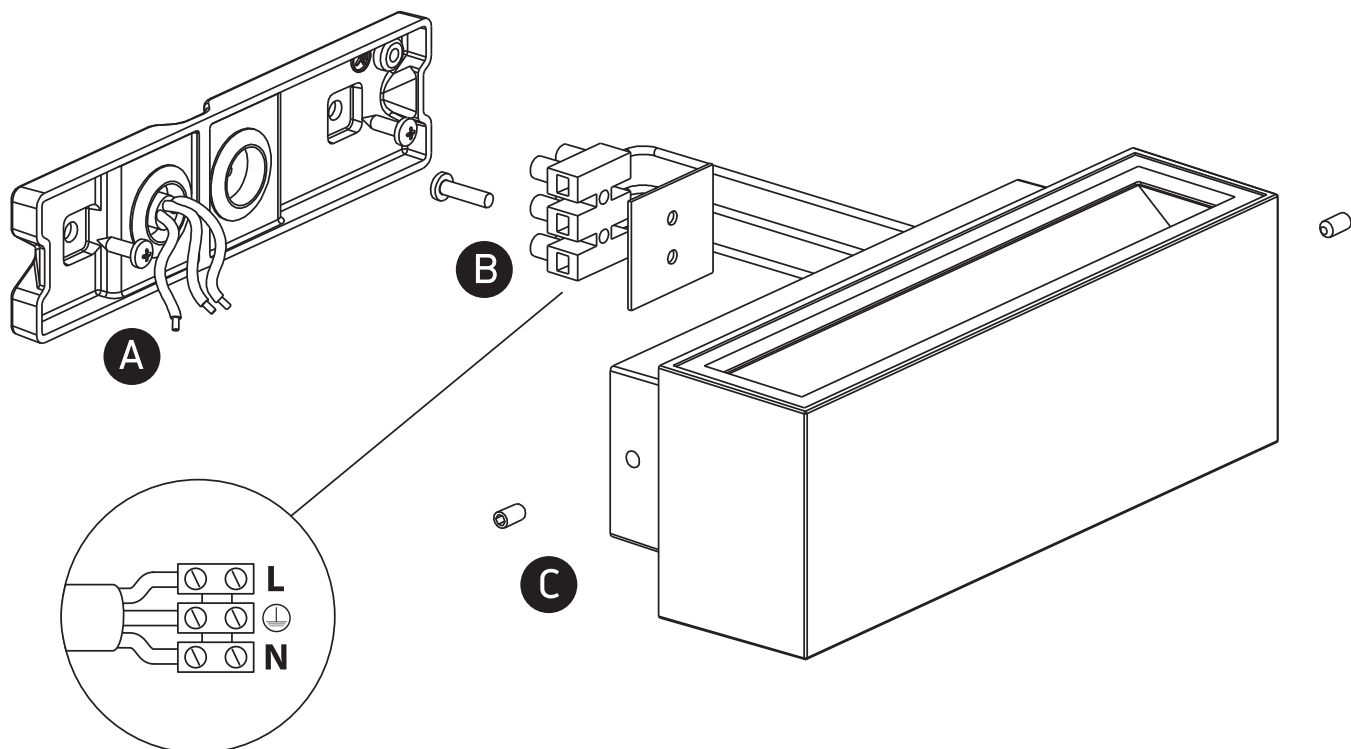

# INSTALLATION MANUAL

67374, 67374A

**ecolight**

80  
CRI

67374: 230V | SMD 5630 | 2x3W | IP54 | Die cast  
67374A: 230V | SMD 2835 | 2x6W | IP54 | Die cast

Complete with driver.

**one**  
LIGHT