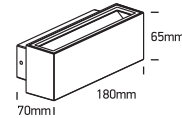

# INSTALLATION MANUAL

67374, 67374A

**ecolight**

80  
CRI

67374: 230V | SMD 5630 | 2x3W | IP54 | Die cast  
67374A: 230V | SMD 2835 | 2x6W | IP54 | Die cast

Complete with driver.

**one**  
LIGHT